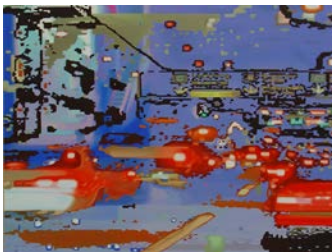

Corinne Wasmuht
Exhibition view, Galerie Martin Janda, 2002

Corinne Wasmuht
Leonberg, 2007
Oil on wood
91 x 123 cm

Corinne Wasmuht
Fortaleza, 2005
Oil on nettle
100 x 150 cm

Corinne Wasmuht
Antofagasta, 2005
Oil on nettle
77 x 113 cm