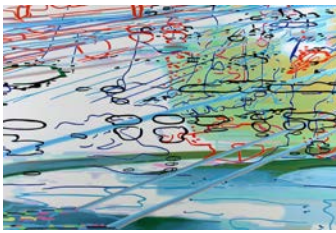

Corinne Wasmuht
Helsinki, 2005
Oil on canvas
63.5 x 86 cm

Corinne Wasmuht
Genua, 2004
Oil on panel
100 x 149 cm

Corinne Wasmuht
Gate 11, 2002
Oil on panel
3 parts, each 247 x 137.66 cm

Corinne Wasmuht
Saturn, 2001
Oil on panel
2 parts, each 247 x 156.5cm