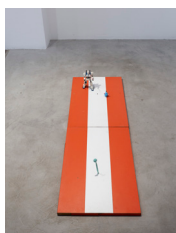

Richard Aldrich
Tum
2003
found objects
(dimensions variable)
DEP-RA-0040

Richard Aldrich
Untitled
2016
oil and wax on panel
35.6 x 27.9cm
14 x 11 in
DEP-RA-0065

Richard Aldrich
Untitled (Chapocahn)
2016
oil, wax and pencil on linen
213.4 X 147.3 cm
84 X 58 In
DEP-RA-0063