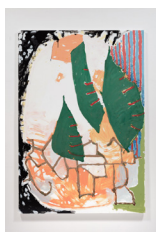

Richard Aldrich
Tum
2003
found objects
(dimensions variable)
DEP-RA-0040

Richard Aldrich
Untitled
2016
oil and wax on panel
35.6 x 27.9cm
14 x 11 in
DEP-RA-0065

Richard Aldrich
Untitled (Chapocahn)
2016
oil, wax and pencil on linen
213.4 X 147.3 cm
84 X 58 In
DEP-RA-0063