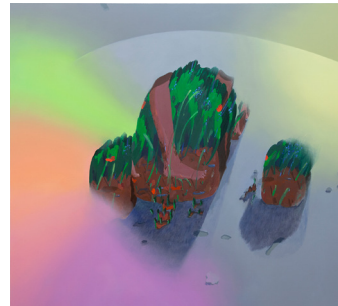

Dana Lok
Causal Wedge (Front)
2020
Oil on canvas
56 x 62 inches

Dana Lok
Checking for Wetness
2020
Oil on canvas
18 x 14 inches (each)

Dana Lok
Parallel Processes
2020
Oil on canvas
18 x 16 inches

Dana Lok
Causal Wedge (Back)
2020
Oil on canvas
56 x 62 inches

Dana Lok
*Very Far Away, Long Ago,
or Not Yet*
2020
Oil on canvas
18 x 20 inches