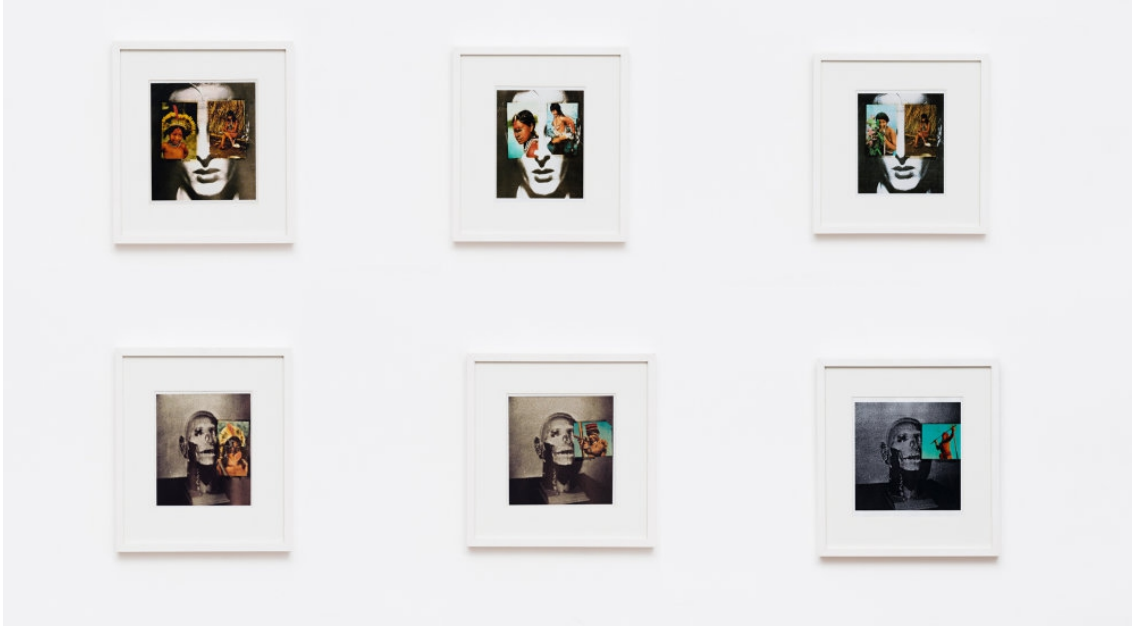

Anna Bella Geiger

História do Brasil: Little Boys & Girls, 1975

photography and collage

32 x 32 (each)

Edition of 15 plus 5 artist's proofs (#14/15)

(MW.ABG.F.035)

Mendes
Wood
DM

Rua da Consolação 3368
01416 - 000 São Paulo SP Brazil
+ 55 11 3081 1735
www.mendeswooddm.com