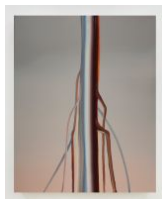

Wanda Koop
Heartbeat Bot (Luminous Red Eyes), 2020
acrylic on canvas
48 x 36 in (121.9 x 91.4 cm)
WK245

Wanda Koop
Tree (Dusk Grey), 2020
acrylic on canvas
20 x 16 in (50.8 x 40.6 cm)
WK230

Wanda Koop
Mauve Reflection, 2020
acrylic on canvas
40 x 30 in (101.6 x 76.2 cm)
WK233