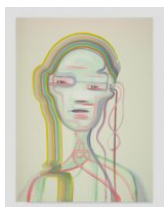

Wanda Koop
Caravaggio Blue, 2020
acrylic on canvas
Dimensions variable: 3 parts; each 48 x 36 in (121.9 x 91.4 cm)
WK249

Wanda Koop
Moon Beam, 2020
acrylic on canvas
48 x 36 in (121.9 x 91.4 cm)
WK244

Wanda Koop
Heartbeat Bot #4, 2019
Acrylic on canvas
48 x 36 in (121.9 x 91.4 cm)
WK159