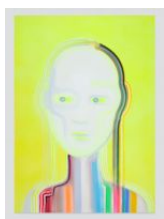

NIGHT GALLERY

2276 E. 16th Street, Los Angeles, California 90021

nightgallery.ca

WANDA KOOP

HeartBeat Bots

October 3 – November 14, 2020

Wanda Koop
Breaking News (Colour Bars), 2019
acrylic on canvas
108 x 84 in (274.3 x 213.4 cm)
WK264

Wanda Koop
Heartbeat Bot (Jaune), 2020
acrylic on canvas
84 x 60 in (213.4 x 152.4 cm)
WK259

Wanda Koop
Smalt Blue (Reflection), 2020
acrylic on canvas
48 x 36 in (121.9 x 91.4 cm)
WK248

Wanda Koop
Heartbeat Bot (Smalt Blue), 2020
acrylic on canvas
48 x 36 in (121.9 x 91.4 cm)
WK247