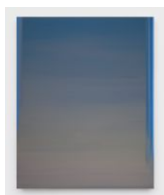

Wanda Koop
Tree (Shell Pink), 2020
acrylic on canvas
20 x 16 in (50.8 x 40.6 cm)
WK229

Wanda Koop
Heartbeat Bot (Bright Eyes), 2020
acrylic on canvas
60 x 48 in (152.4 x 121.9 cm)
WK250

Wanda Koop
Midday in Eden, 2020
acrylic on canvas
60 x 48 in (152.4 x 121.9 cm)
WK252