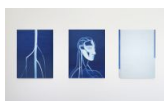

Wanda Koop
Caravaggio Blue, 2020
acrylic on canvas
Dimensions variable: 3 parts; each 48 x 36 in (121.9 x 91.4 cm)
WK249

Wanda Koop
Moon Beam, 2020
acrylic on canvas
48 x 36 in (121.9 x 91.4 cm)
WK244

Wanda Koop
Heartbeat Bot #4, 2019
Acrylic on canvas
48 x 36 in (121.9 x 91.4 cm)
WK159