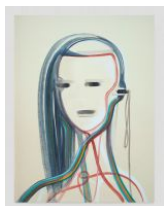

nightgallery.ca

Wanda Koop
Heartbeat Bot (Orange - Smokey Blue), 2020
acrylic on canvas
48 x 36 in (121.9 x 91.4 cm)
WK242

Wanda Koop
Heartbeat Bot (Ivory), 2020
acrylic on canvas
48 x 36 in (121.9 x 91.4 cm)
WK240