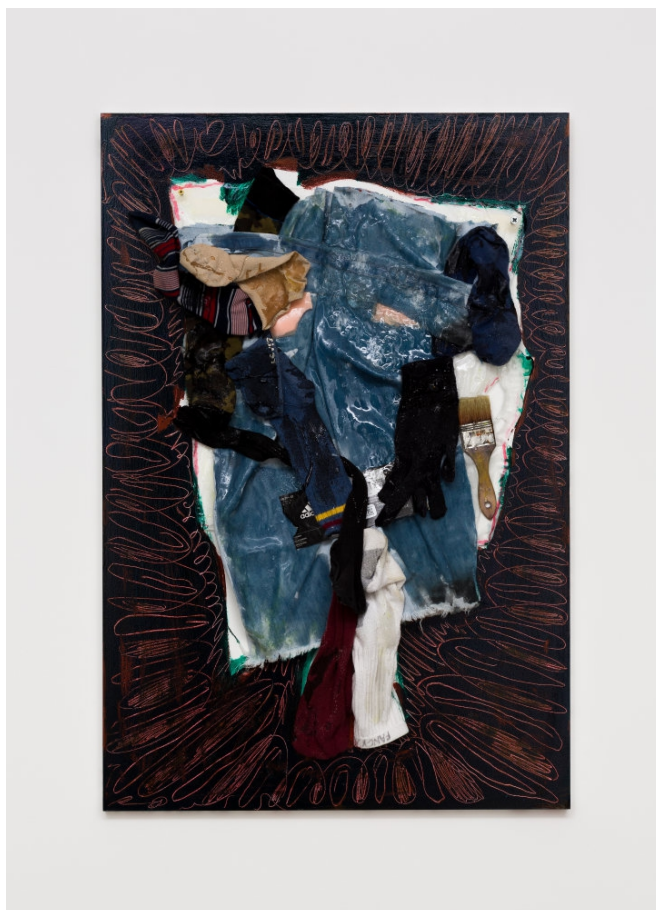

Adriano Costa
Come Dressed in Shorts, 2018
acrylic, sock, jeans, paper on wooden panel

39 3/8 x 26 3/8 x 3 1/2 in
100 x 67 x 9 cm
(MW.ACT.706)

Mendes
Wood
DM

Rua da Consolação 3368
01416 - 000 São Paulo SP Brazil
+ 55 11 3081 1735
www.mendeswooddm.com