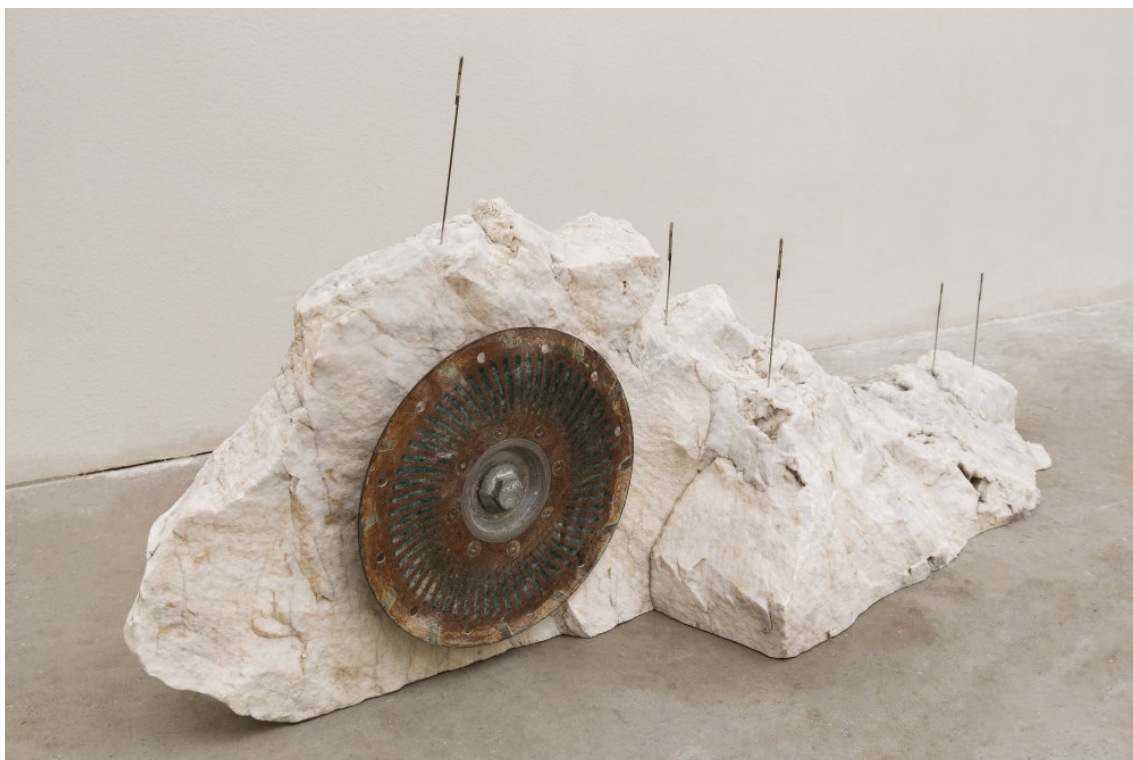

Adriano Costa
Bota Fogo - Cão Gordo, 2018
mixed media on carrara marble
16 1/8 x 37 3/8 x 7 7/8 in
41 x 95 x 20 cm
(MW.ACT.690)

Mendes
Wood
DM

Rua da Consolação 3368
01416 - 000 São Paulo SP Brazil
+ 55 11 3081 1735
www.mendeswooddm.com