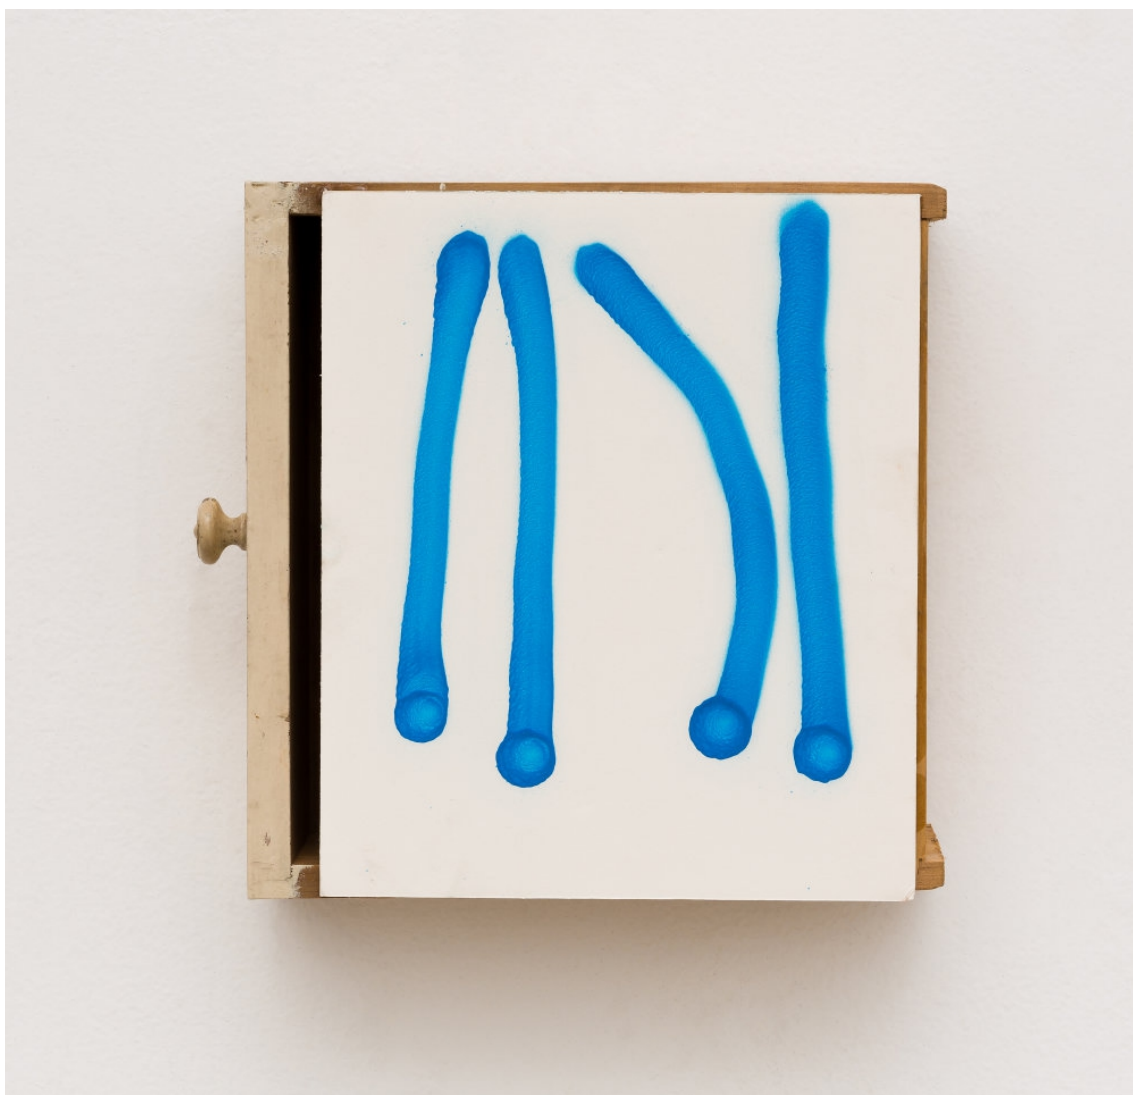

Adriano Costa
4 Rapazes, 2018
spray on foam board and wooden drawer
11 1/8 x 12 1/4 x 4 in

Mendes
Wood
DM

Rua da Consolação 3368
01416 - 000 São Paulo SP Brazil
+ 55 11 3081 1735
www.mendeswooddm.com