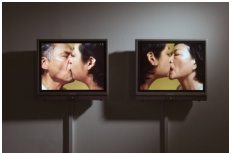

Patty Chang

In Love, 2001

Two-channel video

3:28 min

Link to view: <https://vimeo.com/pattychang/in-love>

PW: gfgrant

(PC-V02-01)