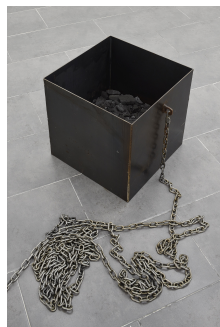

GALERIE EMANUEL LAYR ROME
VIA DEI SALUMI 3
00153 ROME

T +39 0687607275
ROME@EMANUELLAYR.COM
WWW.EMANUELLAYR.COM

Anna-Sophie Berger
new words
27.5.-22.7.2017

Anna-Sophie Berger
zelo, 2017
C-print on foamcore
each 75 x 140 cm

ASB/D 1

Anna-Sophie Berger
fiuto, 2017
C-print on foamcore
each 75 x 140 cm

ASB/D 4

Anna-Sophie Berger
Grace, 2017
steel, coals
40 x 40 x 40 cm

ASB/O 8

GALERIE EMANUEL LAYR ROME
 VIA DEI SALUMI 3
 00153 ROME

T +39 0687607275
 ROME@EMANUELLAYR.COM
 WWW.EMANUELLAYR.COM

Anna-Sophie Berger
 things are tight, 2017
 plastic, polystyrol, elastic band
 15 x 15 cm

ASB/O 9

Anna-Sophie Berger
 things are tight, 2017
 plastic, polystyrol, elastic band
 15 x 15 cm