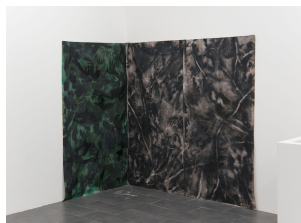

GALERIE EMANUEL LAYR
SEILERSTÄTTE 2/26
1010 VIENNA

T +43 1 945 1791
GALLERY@EMANUELLAYR.COM
WWW.EMANUELLAYR.COM

Marius Engh
12/05/18 - 14/07/18

Marius Engh
Tent Painting #1, 2018
307 x 206 cm
Spray-charcoal, spray-paint, acrylic paint, fixative,
waterproofing spray, thread, eyelets, cord, metal coin,
pre-primed cotton canvas

Marius Engh
Tent Painting #2, 2018
332 x 208 cm
Spray-charcoal, spray-paint, acrylic paint, fixative,
waterproofing spray, thread, eyelets, cord, metal coin,
pre-primed cotton canvas

Marius Engh
Tent Painting #3, 2018
339 x 209 cm
Spray-charcoal, spray-paint, acrylic paint, fixative,
waterproofing spray, thread, eyelets, cord, metal coin,
pre-primed cotton canvas