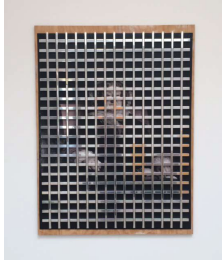

MATT SHERIDAN SMITH
JULY 11 - AUGUST 23, 2014

MATT SHERIDAN SMITH
Pattern portrait (widow), 2014
Acrylic gel medium transfer, paper, linen
42 x 60 x 1.5 inches
(Inv# MSS0074)

MATT SHERIDAN SMITH
Pattern portrait (widow), 2014
Acrylic gel medium transfer, paper, linen
56 x 80 x 1.5 inches
(Inv# MSS0065)

MATT SHERIDAN SMITH
Untitled, 2014
Paper, acrylic medium, hyoscyamus niger,
(henbane / fetid nightshade)
dimensions variable
(Inv# MSS0081)

MATT SHERIDAN SMITH
Scratch (untitled), 2014
Paper mounted to aluminum
50 3/4 x 35 3/4 x 1.5 inches
(Inv# MSS0062)