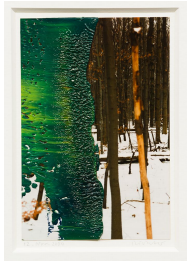

GERHARD RICHTER
Untitled (12.Nov.2000), 2000
Oil on photograph
6 x 4 inches
signed, lower right, below r; dated, lower
left, below image: 12.Nov. 2000; signed &
dated
(Inv# GRI0009)