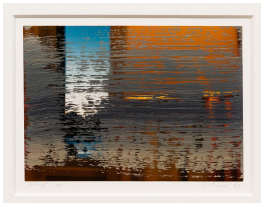

GERHARD RICHTER

Silser See, 1992

Oil on photograph

3.5 x 5 inches

(Inv# GRI0007)