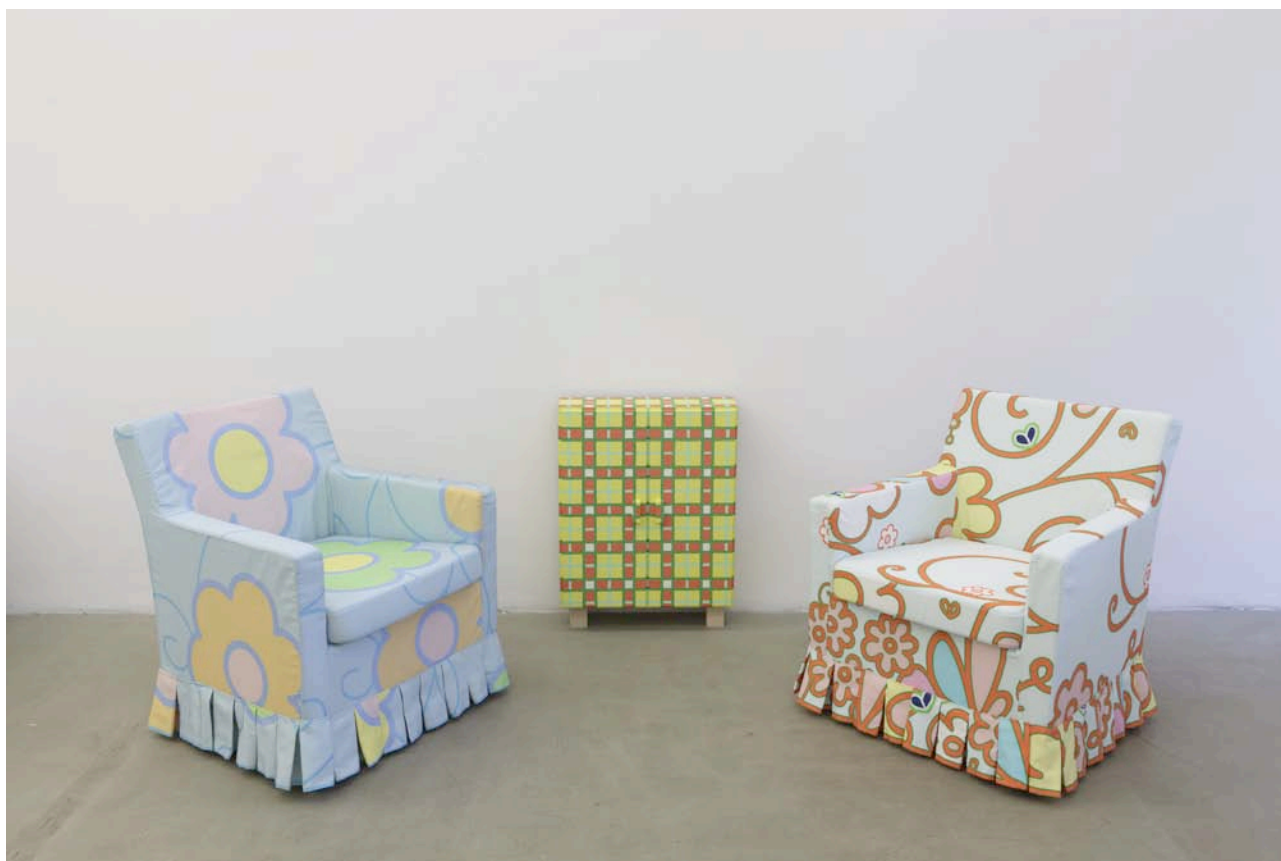

Lily van der Stokker
Subway painting with chair
2012
mixed media
installation size: cm 190 x 167 x 116

kaufmann repetto