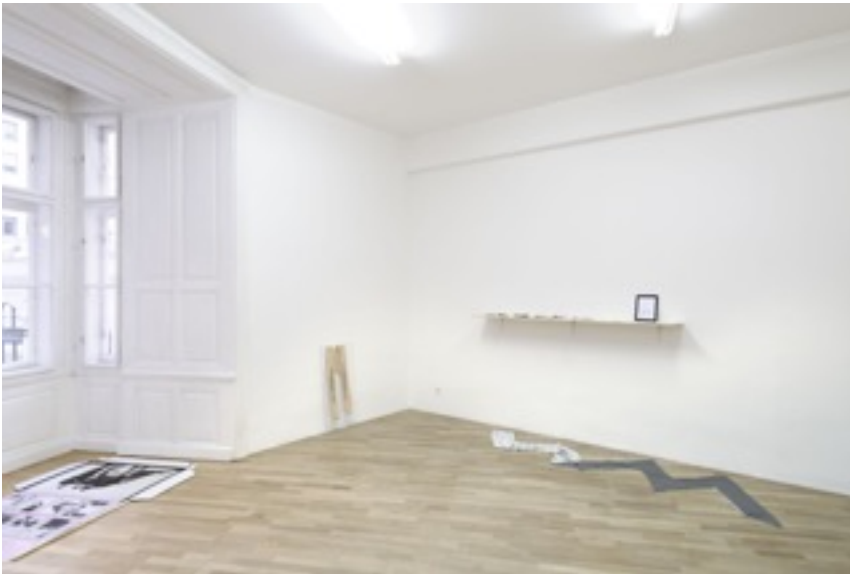

Annexes: books, editions & vitrines and a new presentation of "Berlin Local", curated by Catherine Chevalier and Benjamin Hirte, Installation View, Galerie Emanuel Layr