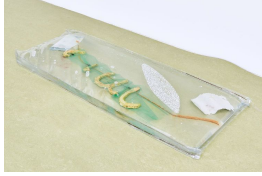

OLGA BALEMA  
On The Brink Of My Sexy Apocalypse  
JANUARY 25 - MARCH 4, 2017

**OLGA BALEMA**  
*a thin skin under which a gigantic  
cauldron of blazing fire was blazing,*  
2016  
Latex, Magic Sculpt  
5 x 9 x 14 inches (12.7 x 22.9 x 35.6 cm)  
(Inv# OBA0011)

**OLGA BALEMA**  
*Notes from the Capital,* 2016  
Latex, steel, wool fabric, fabric  
37 x 19 x 78 inches (94 x 48.3 x 198.1  
cm)  
(Inv# OBA0012)

**OLGA BALEMA**  
*Everyone grows relief,* 2016  
Steel, fabric, latex, glue, water  
21 x 12 x 16 inches (33 x 53.3 x 40.6 cm)  
(Inv# OBA0013)

**OLGA BALEMA**  
*become a stranger to yourself,* 2017  
Soft PVC, water, steel, fabric, latex,  
photographs, silicone  
55 x 30 x 3 inches (139.7 x 76.2 x 7.6 cm)  
(Inv# OBA0014)

**OLGA BALEMA**  
*the look,* 2017  
Soft PVC, water, latex  
54 x 20 x 2 1/2 inches (137.2 x 50.8 x 6.4  
cm)  
(Inv# OBA0015)

**OLGA BALEMA**

*drives*, 2017

Soft PVC, latex, water, steel, tulle, clips  
54 x 21 x 2 1/2 inches (137.2 x 53.3 x 6.4 cm)

(Inv# OBA0016)

**OLGA BALEMA**

*fractures*, 2017

Soft PVC, water, paper, steel  
54 x 20 x 2 inches (137.2 x 50.8 x 5.1 cm)