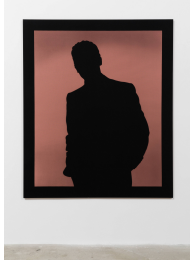

#### *Trouble is Comin*

2010

Acrylic medium on vinyl

117 x 60 inches

297.18 x 152.4 cm

(Inv# RAHK0001)

**JOHN STEZAKER**  
*Shadow 12*  
2014  
Silkscreen  
68.35 x 57.48 inches  
173.6 x 145.9 cm  
(Inv# JST0001)