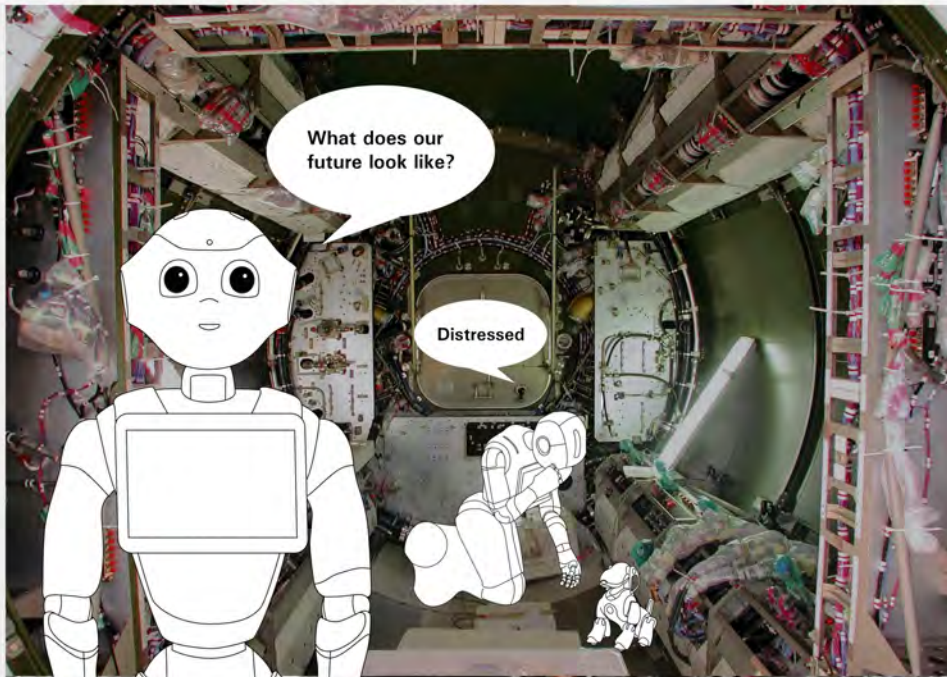

GALERIE EMANUEL LAYR
SEILERSTÄTTE 2/26
1010 VIENNA

T +43 1 945 1791
GALLERY@EMANUELLAYR.COM
WWW.EMANUELLAYR.COM

"In the future none of us will exist " said C Plot. C Plot couldn't take it. C Plot didn't want everyone to die. A Plot and B Plot are stuck on a loop.

Cécile B. Evans

Test card IX, 2016 (Detail)

Custom acrylic stands, custom anodized server case, uv media print on acrylic, foam gauze, LED light wire, cables

118.5 x 44 x 20 cm

CE/S 10

GBP 9,000.00 excl. VAT

sold