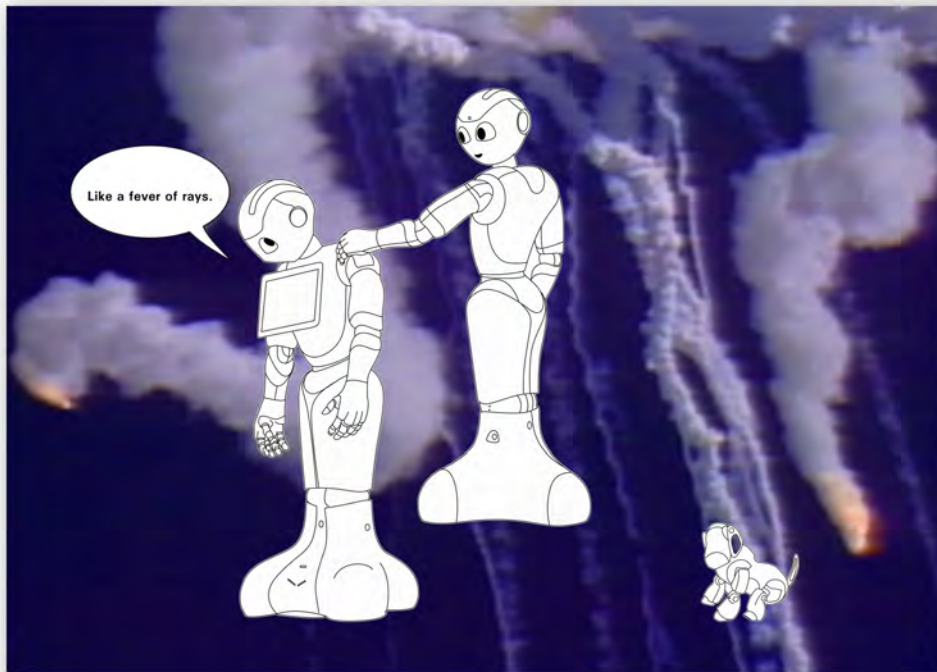

GALERIE EMANUEL LAYR
SEILERSTÄTTE 2/26
1010 VIENNA

T +43 1 945 1791
GALLERY@EMANUELLAYR.COM
WWW.EMANUELLAYR.COM

Someone once asked them what it feels like. "Normal" was A Plot's reply. B Plot simply turned away, muttering under its breath.

Cécile B. Evans

Test card VII, 2016 (Detail)

Custom acrylic stands, custom anodized server case, uv media print on acrylic, foam gauze, LED light wire, cables

143 x 66 x 20 cm

CE/S 9

GBP 12,000.00 excl. VAT