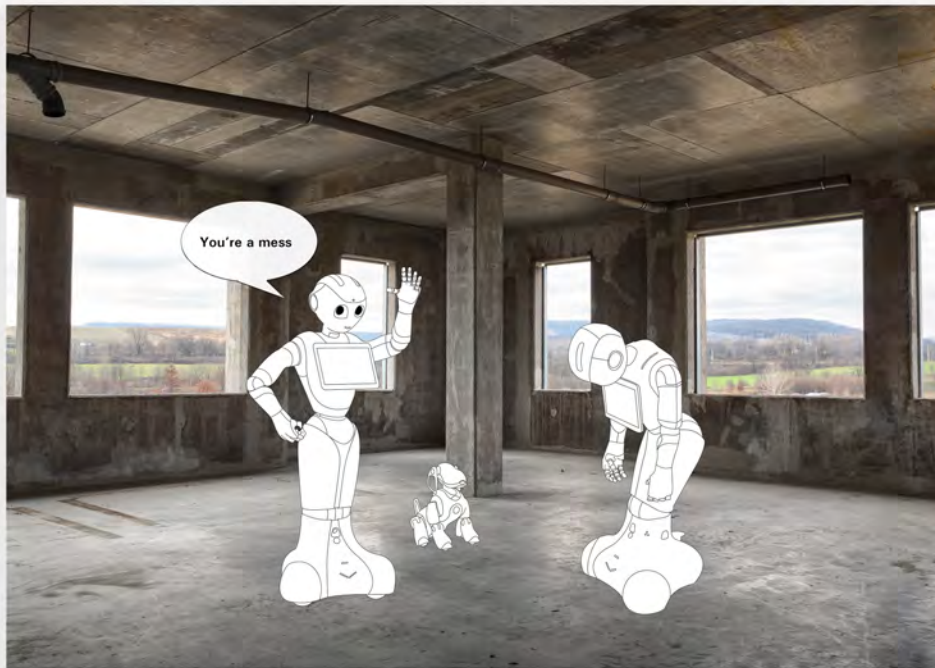

GALERIE EMANUEL LAYR
SEILERSTÄTTE 2/26
1010 VIENNA

T +43 1 945 1791
GALLERY@EMANUELLAYR.COM
WWW.EMANUELLAYR.COM

A Plot hopes that B Plot can get its act together while the channels are still clear. C Plot is totally freaked out.

Cécile B. Evans

Test card X, 2016 (Deatil)

Custom acrylic stands, custom anodized server case, uv media print on acrylic, foam gauze, LED light wire, cables

118.5 x 44 x 20 cm

CE/S 11

GBP 9,000.00 excl. VAT