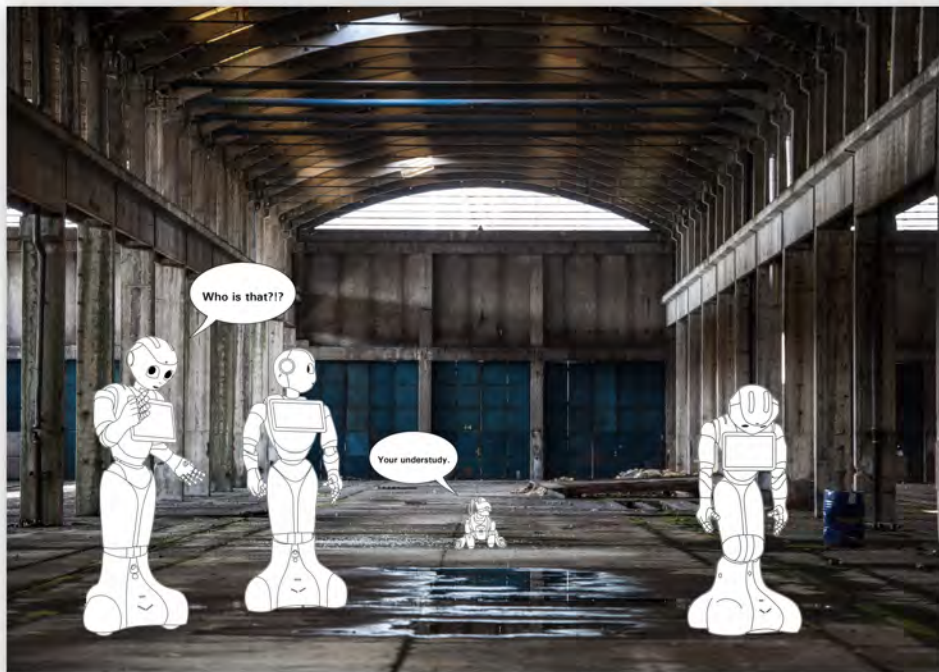

GALERIE EMANUEL LAYR
SEILERSTÄTTE 2/26
1010 VIENNA

T +43 1 945 1791
GALLERY@EMANUELLAYR.COM
WWW.EMANUELLAYR.COM

**The Plots had often talked about the fact that nothing lasts forever but each secretly held on to the hope that they would be different. What none of them had imagined was the possibility that one of them would simply stop working.
I n d e f i n i t e l y .**

Cécile B. Evans

Test card I, 2016 (Detail)

Custom acrylic stands, custom anodized server case, uv media print on acrylic, foam gauze, LED light wire, cables

143 x 66 x 20 cm

CE/S 2

GBP 12,000.00 excl. VAT