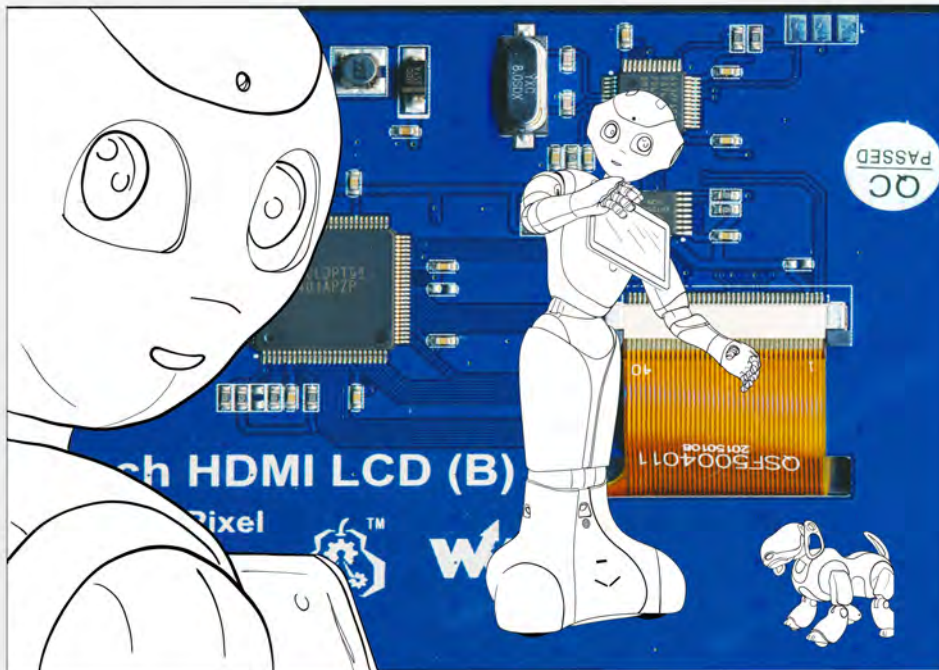

Cécile B. Evans
Test card V, 2016
Custom acrylic stands, custom anodized server case, uv media print on
acrylic, foam gauze, LED light wire, cables
118.5 x 44 x 20 cm
CE/S 7
GBP 9,000.00 excl. 13% VAT

GALERIE EMANUEL LAYR
SEILERSTÄTTE 2/26
1010 VIENNA

T +43 1 945 1791
GALLERY@EMANUELLAYR.COM
WWW.EMANUELLAYR.COM

B Plot has developed a parasocial relationship with screens one, four, and five. It believes that these screens are more trustworthy even when they display the same information.

Cécile B. Evans
Test card V, 2016 (Detail)
Custom acrylic stands, custom anodized server case, uv media print on acrylic, foam gauze, LED light wire, cables
118.5 x 44 x 20 cm
CE/S 7
GBP 9,000.00 excl. VAT