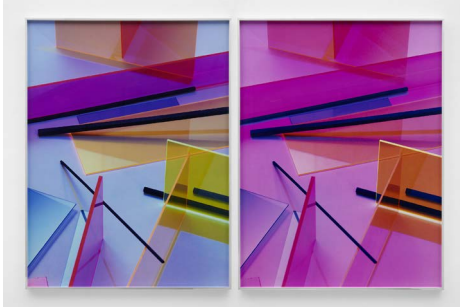

BARBARA KASTEN

CHROMA

FEBRUARY 11 - APRIL 4, 2020

In collaboration with Bortolami, New York

3400 W Washington Blvd, Los Angeles 90018

Hosted by Kristina Kite Gallery

Barbara Kasten, *Diptych Composition 1 T - 1 E*, 2017
Digital Chromogenic Print
63 1/2 x 48 1/2 inches (161.3 x 123.2 cm) each
Edition of 1 + 2 AP, AP 1

Barbara Kasten, *Crown Hall 1*, 2018-2019
Digital Chromogenic Print
54 1/4 x 40 3/4 inches (137.2 x 102.9 cm)
Edition 2 of 3 + 1 AP

Barbara Kasten, *Crown Hall 3*, 2018-2019
Digital Chromogenic Print
54 1/4 x 40 3/4 inches (137.8 x 103.5 cm)
Edition 2 of 3 + 1 AP