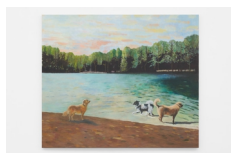

Birgit Megerle
The Year Off
15.11.-21.12.2019

Pedigree Pals, 2019, Oil on linen, 190 x 150 cm

Rock, 2019, Oil on linen, 70 x 60 cm

Splash, 2019, Oil on linen, 110 x 130 cm

Pack, 2019, Oil on linen, 110 x 130 cm

Champ de Mars, 2019, Oil on linen, 110 x 130 cm

La Vague, 2019, Oil on linen, 120 x 150 cm

Prop I, 2019, Oil on wood, 46 x 50 x 42 cm

Prop II, 2019, Oil on wood, 46 x 50 x 42 cm