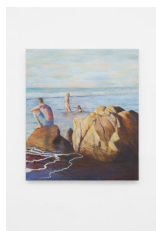

Birgit Megerle
The Year Off
15.11.-21.12.2019

Pedigree Pals, 2019, Oil on linen, 190 x 150 cm

Rock, 2019, Oil on linen, 70 x 60 cm

Splash, 2019, Oil on linen, 110 x 130 cm

Pack, 2019, Oil on linen, 110 x 130 cm

Champ de Mars, 2019, Oil on linen, 110 x 130 cm

La Vague, 2019, Oil on linen, 120 x 150 cm

Prop I, 2019, Oil on wood, 46 x 50 x 42 cm

Prop II, 2019, Oil on wood, 46 x 50 x 42 cm