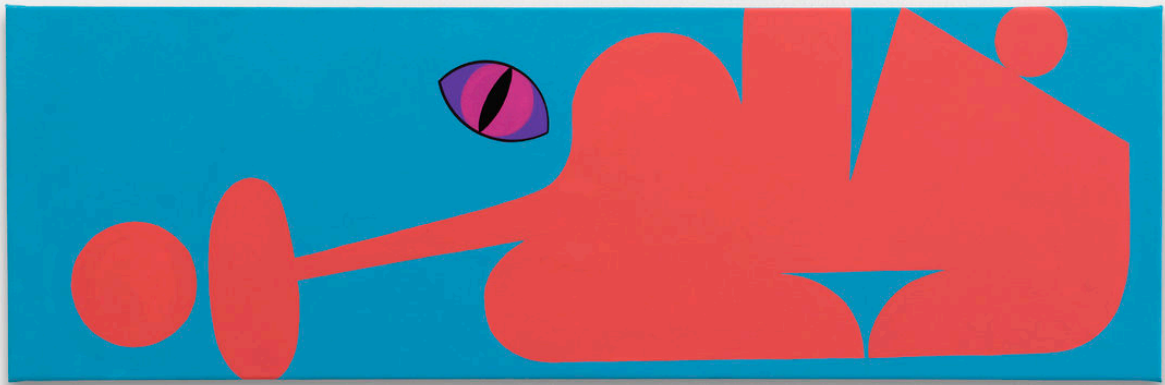

AM19003

Ad Minoliti

Abstraccion geometrico-galactica, 2019

Unique eco-solvent inkjet print on canvas (3 panels)

150 × 250 cm (each panel: 150 × 80 cm)

© Aurélien Mole

Crève-cœur

AM19004

Ad Minoliti

Ojos, 2019

Spraypaint, pencil and acrylic on canvas
80 × 170 cm (each panel: 80 × 80 cm)

© Aurélien Mole

Crèveœur

AM19005

Ad Minoliti

Geometry with Cat, 2019

Crève-cœur

AM19010

Ad Minoliti

Scène de genre, 2019

Acrylic on Canvas

135 × 120 cm

© Aurélien Mole

Crèveœur