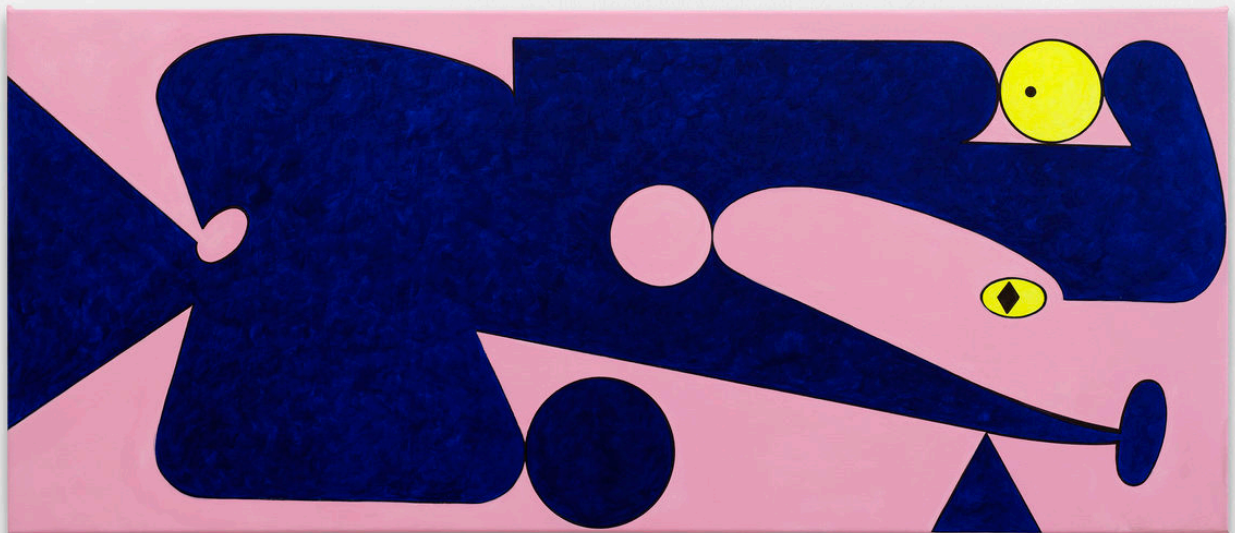

AM19003

Ad Minoliti

Abstraccion geometrico-galactica, 2019

Unique eco-solvent inkjet print on canvas (3 panels)

150 × 250 cm (each panel: 150 × 80 cm)

© Aurélien Mole

Crève-cœur

AM19004

Ad Minoliti

Ojos, 2019

Spraypaint, pencil and acrylic on canvas
80 × 170 cm (each panel: 80 × 80 cm)

© Aurélien Mole

Crèveœur

AM19005

Ad Minoliti

Geometry with Cat, 2019

AM19014
Ad Minoliti
Untitled (Cyclope), 2019
Acrylic on Canvas
45 × 140,5 cm
© Aurélien Mole

Crèveœur

AM19013
Ad Minoliti
Untitled (Cyclope), 2019
Acrylic on Canvas
50 × 180 cm
© Aurélien Mole

Crèveœur

AM19011
Ad Minoliti
Untitled (Cyclope), 2019
Acrylic on Canvas
45,5 × 90 cm
© Aurélien Mole

Crèveœur

AM19012
Ad Minoliti
Untitled (Cyclope), 2019
Acrylic on Canvas
45,5 × 105 cm
© Aurélien Mole