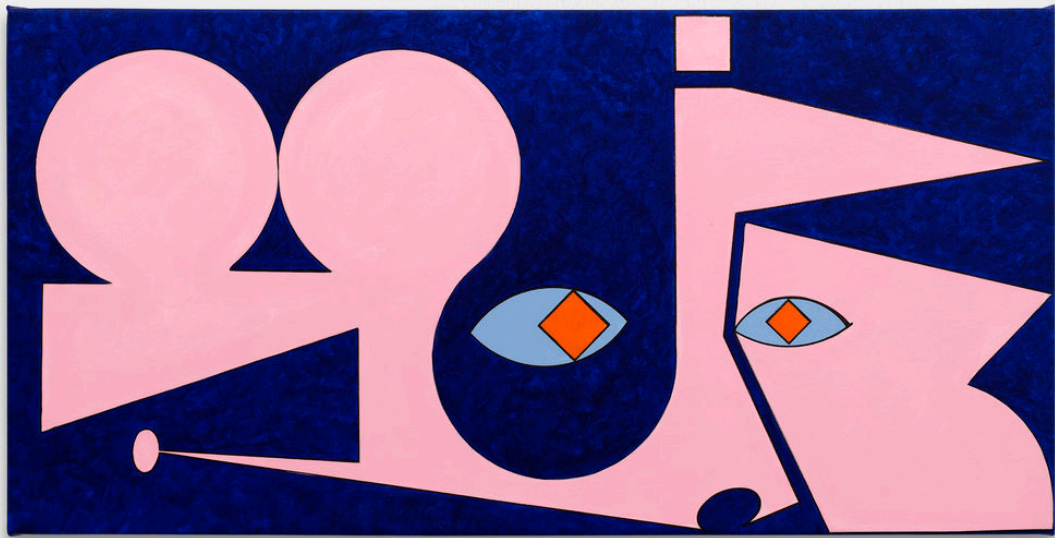

Crèveœur

AM19011
Ad Minoliti
Untitled (Cyclope), 2019
Acrylic on Canvas
45,5 × 90 cm
© Aurélien Mole