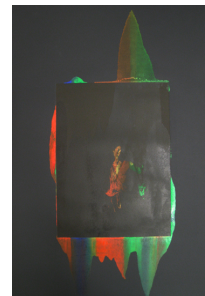

Addresses

Musicweb.uk.net/SandH/2005/Jan-Jun05/DavidGoliath400.jpg

2006

Etching and oil monoprint on arches paper

44.5 x 30.125 inches

113 x 76.5cm

SPR 06/016