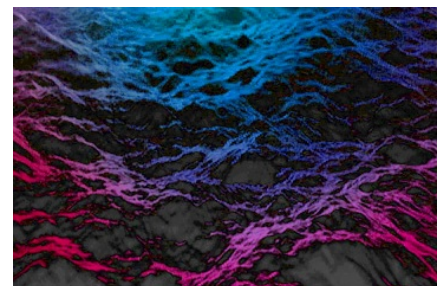

Film/Right

2006

16 mm film, 14 minutes

SPR 06/024