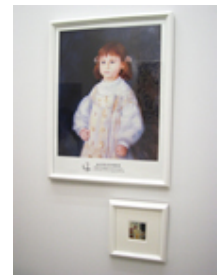

Bremen Towne – Child in White (Kimberly Edmier)

2008

Digital offset, family photograph, white-gloss, painted hardwood frame

Diptych (each):

36 x 26 x 1 inches

12 x 12 x 2 inches

KE 08/012

$18,000