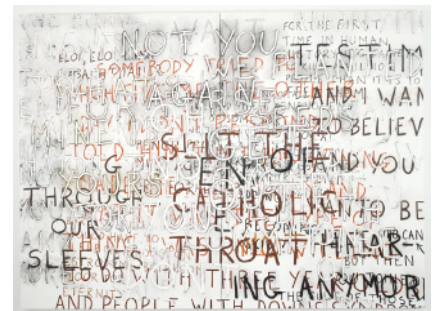

SEAN LANDERS
Set of Twelve

October 10 – November 15, 2008

Main gallery

Set of Twelve
1990
12 videos with sound
Dimensions vary with installation
Edition 1/10
certificate of authenticity
SL 08/007

Back gallery

Home Alone All Grown Up
2008
oil on linen
35 x 28 inches
88.9 x 71.1 cm
SL 08/004

Cygnets Committee
2008
Oil on linen
77 x 104 inches
195.6 x 264.2 cm
two panels, each panel 52 x 77 inches
132.1 x 195.6 cm
SL 08/005