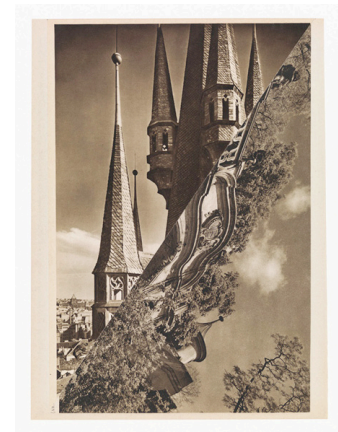

Back Gallery:

Mask LXXVIII

2007

Collage