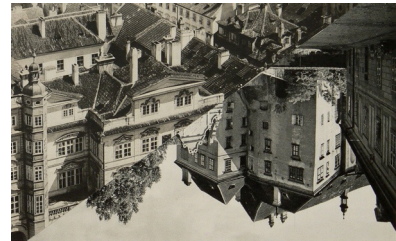

The Bridge (from the Castle Series) XII

2008

Collage

7.87 x 12.6 inches (unframed)

20 x 32 cm (unframed)

15.75 x 23.62 inches (framed)

40 x 60 cm (framed)

JST 09/016