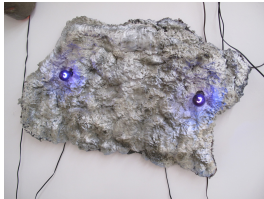

JON PYLYPCHUK
Large Grey Cloud
2009
mixed media
Approx. 33 x 51 x 7 inches
83.8 x 129.5 x 17.8 cm
RB 09/034