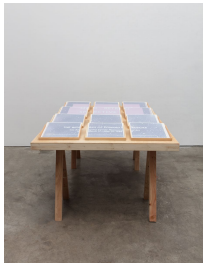

D'ETTE NOGLE
D'ETTE NOGLE, 2019
JANUARY 29 - APRIL 27, 2019
HANNAH HOFFMAN, LOS ANGELES

Unit 381

D'ETTE NOGLE
Flipping Through the Best of 2008, 2010
15 tape bound books; multipurpose paper,
card stock, fabric tape binding, vinyl
8 3/4 x 8 x 11 inches (22.2 x 20.3 x 27.9
cm)
(Inv# DNO0020)

D'ETTE NOGLE
Whitney Painting, 2018
Acrylic on canvas
8 1/2 x 11 inches (21.6 x 27.9 cm)
(Inv# DNO0028)

D'ETTE NOGLE
I Dont Want No Retrospective
(Unrealized 2007-2008), Somewhat
Realized (Lighter and Smaller), 2009
Plywood, pine, archival prints
70 1/2 x 48 x 32 inches (179.1 x 121.9 x
81.3 cm)
(Inv# DNO0027)

Unit 573

D'ETTE NOGLE
NOT NOT A POLICE BLACK SITE ;-),
2019
Mannequin, the artist's clothing, rotating
base
18 x 22 x 68 1/2 inches (45.7 x 55.9 x 174
cm)
(Inv# DNO0025)

Unit 629

D'ETTE NOGLE
Stand Up, 2019
Single channel video, monitor, A/V cart
28 1/2 x 18 x 62 1/4 inches (72.4 x 45.7 x
158.1 cm) Running time: 00:29:57
Edition 1 of 2 + 1
(Inv# DNO0024.1)