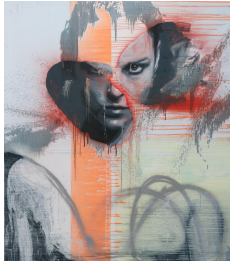

Petzel

DIRK SKREBER
PAIN(T)OLOGY AND OTHER TRIALS
February 21st- March 30th 2013

DIRK SKREBER

Marijke I

2012

Oil, acrylic, fluorescent paint, spray paint on wood

87 x 75 x 2.5 inches

221 x 190.5 x 6.4 cm

DIRK SKREBER

Diver (with anti-matter gatling gun) 2.0,

Inversion

2013

Oil on canvas

132 x 88 inches

335.3 x 223.5 cm

DIRK SKREBER