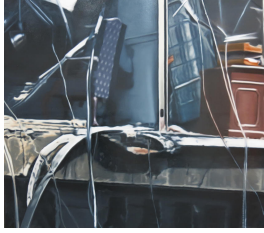

DIRK SKREBER

Untitled

2013

Oil on wood

75 x 87 inches

190.5 x 221 cm