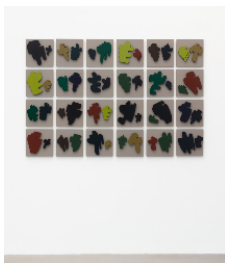

Petzel

Allan McCollum

The Shapes Project: Perfect Couples

September 4 - October 4, 2014

The Shapes Project: Collection of Twelve Perfect Couples

2005/2014

Acrylic with varnish on New England Rock
Maple with cradled basswood panels
Each panel: 10 x 10 inches; 25.4 x 25.4 cm
Installed: 21 x 65 inches; 53 x 165 cm
AM 14/023

The Shapes Project: Collection of Forty-eight Perfect Couples

2005/2014

Acrylic with varnish on New England Rock
Maple, with cradled basswood panels
Each panel: 10 x 10 inches; 25.4 x 25.4 cm
Installed: 65 x 87 inches; 165 x 220 cm
AM 14/013