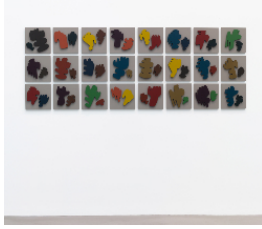

The Shapes Project: Collection of Forty-eight Perfect Couples

2005/2014

Acrylic with varnish on New England Rock
Maple, with cradled basswood panels
Each panel: 10 x 10 inches; 25.4 x 25.4 cm
Installed: 65 x 87 inches; 165 x 220 cm
AM 14/013

The Shapes Project: Collection of Twenty-four Perfect Couples

2005/2012

Acrylic with varnish on New England Rock
Maple with cradled basswood panels
Each panel: 10 x 10 inches; 25.4 x 25.4 cm
Installed: 43 x 65 inches; 109 x 165 cm
AM 13/018