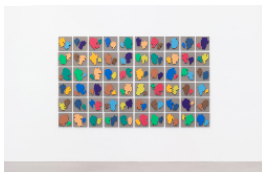

Installed: 98 x 131 inches; 248 x 332 cm

AM 14/016

The Shapes Project: Collection of Seventy-two Perfect Couples

2005/2012

Acrylic with varnish on New England Rock Maple, with cradled basswood panels

Each panel: 10 x 10 inches; 25.4 x 25.4 cm

Installed: 43 x 197 inches; 109 x 500 cm

AM 14/007

The Shapes Project: Collection of Sixty Perfect Couples

2005/2012

Acrylic with varnish on New England Rock Maple with cradled basswood panels

Each panel: 10 x 10 inches; 25.4 x 25.4 cm