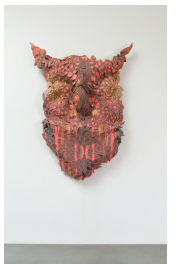

JORGE PARDO
Untitled
2008
Inkjet print on paper and mdf
64.9 x 11.8 x 90.55 inches;
165 x 30 x 230 cm