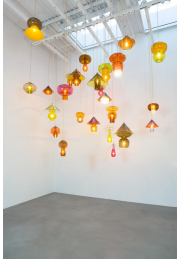

Petzel

Jorge Pardo
Inert
March 1 - April 4, 2014

JORGE PARDO

Untitled

2014

Set of Twenty-Five Glass Lamps

Dimensions variable

JORGE PARDO

Ceramic vase by Milena Muzquis

2014

Wood, ornaments, lamp, ceramic vase

70 x 47 x 47 inches;

177.8 X 119.4 X 119.4 cm

Edition of 20

JORGE PARDO

Untitled