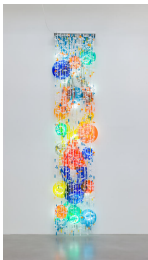

Ceramic vase by Milena Muzquis

2014

Wood, ornaments, lamp, ceramic vase

70 x 47 x 47 inches;

177.8 X 119.4 X 119.4 cm

Edition of 20

JORGE PARDO

Untitled