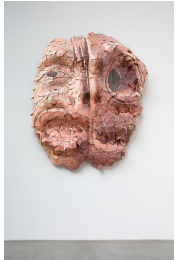

Ceramic vase by Milena Muzquis

2014

Wood, ornaments, lamp, ceramic vase

70 x 47 x 47 inches;

177.8 X 119.4 X 119.4 cm

Edition of 20

JORGE PARDO

Untitled

JORGE PARDO
Untitled
2008
Inkjet print on paper and mdf
75.98 x 15.75 x 92.52 inches
193 x 40 x 235 cm

JORGE PARDO
Untitled
2008
Inkjet print on paper and mdf
66.98 x 95.74 x 15.76 inches;
170 x 243 x 40 cm