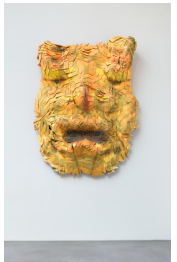

JORGE PARDO
Untitled
2008
Inkjet print on paper and mdf
66.98 x 95.74 x 15.76 inches;
170 x 243 x 40 cm