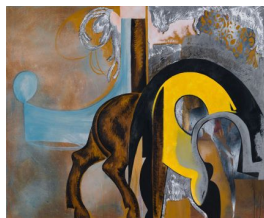

Petzel

CHARLINE VON HEYL

Düsseldorf: Paintings from the early 90s

March 6 – May 2, 2015

Untitled (3/95, I)

1995
oil, acrylic, charcoal on canvas
70.87 x 78.74 inches
180 x 200 cm

Untitled (8/90)

1990
varnish, oil, charcoal on canvas
59.06 x 70.87 inches
150 x 180 cm