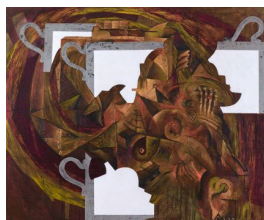

Petzel

CHARLINE VON HEYL

Düsseldorf: Paintings from the early 90s

March 6 – May 2, 2015

Untitled (3/95, I)

1995
oil, acrylic, charcoal on canvas
70.87 x 78.74 inches
180 x 200 cm

Untitled (8/90)

1990
varnish, oil, charcoal on canvas
59.06 x 70.87 inches
150 x 180 cm