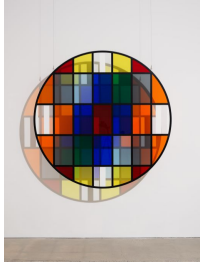

# BORTOLAMI

DANIEL BUREN

*Tondi, situated works*

7 September - 13 October, 2018

**DANIEL BUREN**

*Tondo n°8*, situated work, September 2015

Colored acrylic Altuglas in red, and dark blue, translucent white adhesive vinyl stripes of 8,7 cm wide on transparent acrylic glass, black steel satin frame, cable

85 in / 215 cm diameter

DB8774

**DANIEL BUREN**

*Tondo n°16*, situated work, September 2015

Colored acrylic Altuglas in yellow, red, orange, light green, smoked, light blue, dark blue, and green, mirror, translucent white adhesive vinyl stripes of 8,7 cm wide on transparent acrylic glass, black steel satin frame, cable

85 in / 215 cm diameter

DB8773

**DANIEL BUREN**

*Tondo n°7*, situated work, September 2015

Colored acrylic Altuglas in red, orange, green, light blue, and yellow, translucent white adhesive vinyl stripes of 8,7 cm wide on transparent acrylic glass, black steel satin frame, cable  
85 in / 215 cm diameter  
DB8264

**DANIEL BUREN**

*Tondo n°4*, situated work, September 2015

Colored acrylic Altuglas in red, yellow, orange, smoked, light blue, blue, and green, translucent white adhesive vinyl stripes of 8,7 cm wide on transparent acrylic glass, black steel satin frame, cable  
85 in / 215 cm diameter  
DB8261