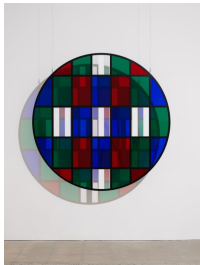

85 in / 215 cm diameter

DB8265

**DANIEL BUREN**

*Tondo n°15*, situated work, September 2015

Colored acrylic Altuglas in light blue, red, light green, green, and yellow, translucent white adhesive vinyl stripes of 8,7 cm wide on transparent acrylic glass, black steel satin frame, cable

85 in / 215 cm diameter

DB8774

**DANIEL BUREN**

*Tondo n°16*, situated work, September 2015

Colored acrylic Altuglas in yellow, red, orange, light green, smoked, light blue, dark blue, and green, mirror, translucent white adhesive vinyl stripes of 8,7 cm wide on transparent acrylic glass, black steel satin frame, cable

85 in / 215 cm diameter

DB8773

**DANIEL BUREN**

*Tondo n°7*, situated work, September 2015

Colored acrylic Altuglas in red, orange, green, light blue, and yellow, translucent white adhesive vinyl stripes of 8,7 cm wide on transparent acrylic glass, black steel satin frame, cable  
85 in / 215 cm diameter  
DB8264

**DANIEL BUREN**

*Tondo n°4*, situated work, September 2015

Colored acrylic Altuglas in red, yellow, orange, smoked, light blue, blue, and green, translucent white adhesive vinyl stripes of 8,7 cm wide on transparent acrylic glass, black steel satin frame, cable  
85 in / 215 cm diameter  
DB8261