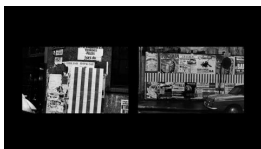

DANIEL BUREN

Beyond time, as far as the eye can see, 2018

Digital video
6 hours 22 min
DB8798