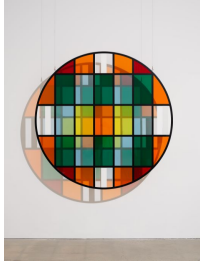

# BORTOLAMI

DANIEL BUREN

*Tondi, situated works*

7 September - 13 October, 2018

**DANIEL BUREN**

*Tondo n°8*, situated work, September 2015

Colored acrylic Altuglas in red, and dark blue, translucent white adhesive vinyl stripes of 8,7 cm wide on transparent acrylic glass, black steel satin frame, cable

85 in / 215 cm diameter

DB8265

**DANIEL BUREN**

*Tondo n°15*, situated work, September 2015

Colored acrylic Altuglas in light blue, red, light green, green, and yellow, translucent white adhesive vinyl stripes of 8,7 cm wide on transparent acrylic glass, black steel satin frame, cable

85 in / 215 cm diameter

DB8774

**DANIEL BUREN**

*Tondo n°16*, situated work, September 2015

Colored acrylic Altuglas in yellow, red, orange, light green, smoked, light blue, dark blue, and green, mirror, translucent white adhesive vinyl stripes of 8,7 cm wide on transparent acrylic glass, black steel satin frame, cable

85 in / 215 cm diameter

DB8773

**DANIEL BUREN**

*Tondo n°7*, situated work, September 2015

Colored acrylic Altuglas in red, orange, green, light blue, and yellow, translucent white adhesive vinyl stripes of 8,7 cm wide on transparent acrylic glass, black steel satin frame, cable  
85 in / 215 cm diameter  
DB8264