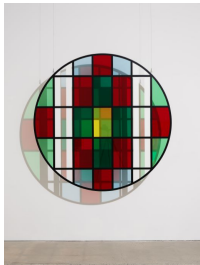

# BORTOLAMI

DANIEL BUREN

*Tondi, situated works*

7 September - 13 October, 2018

**DANIEL BUREN**

*Tondo n°8*, situated work, September 2015

Colored acrylic Altuglas in red, and dark blue, translucent white adhesive vinyl stripes of 8,7 cm wide on transparent acrylic glass, black steel satin frame, cable

85 in / 215 cm diameter

DB8265

**DANIEL BUREN**

*Tondo n°15*, situated work, September 2015

Colored acrylic Altuglas in light blue, red, light green, green, and yellow, translucent white adhesive vinyl stripes of 8,7 cm wide on transparent acrylic glass, black steel satin frame, cable

85 in / 215 cm diameter

DB8774

**DANIEL BUREN**

*Tondo n°16*, situated work, September 2015

Colored acrylic Altuglas in yellow, red, orange, light green, smoked, light blue, dark blue, and green, mirror, translucent white adhesive vinyl stripes of 8,7 cm wide on transparent acrylic glass, black steel satin frame, cable