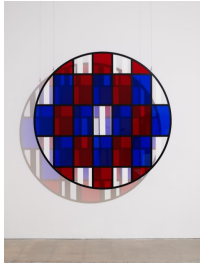

# BORTOLAMI

DANIEL BUREN

*Tondi, situated works*

7 September - 13 October, 2018

**DANIEL BUREN**

*Tondo n°8*, situated work, September 2015

Colored acrylic Altuglas in red, and dark blue, translucent white adhesive vinyl stripes of 8,7 cm wide on transparent acrylic glass, black steel satin frame, cable

85 in / 215 cm diameter

DB8265

**DANIEL BUREN**

*Tondo n°15*, situated work, September 2015

Colored acrylic Altuglas in light blue, red, light green, green, and yellow, translucent white adhesive vinyl stripes of 8,7 cm wide on transparent acrylic glass, black steel satin frame, cable

85 in / 215 cm diameter

DB8774

**DANIEL BUREN**

*Tondo n°16*, situated work, September 2015

Colored acrylic Altuglas in yellow, red, orange, light green, smoked, light blue, dark blue, and green, mirror, translucent white adhesive vinyl stripes of 8,7 cm wide on transparent acrylic glass, black steel satin frame, cable