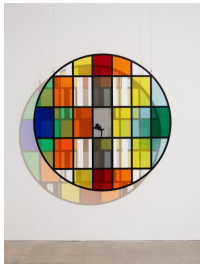

# BORTOLAMI

DANIEL BUREN

*Tondi, situated works*

7 September - 13 October, 2018

**DANIEL BUREN**

*Tondo n°8*, situated work, September 2015

Colored acrylic Altuglas in red, and dark blue, translucent white adhesive vinyl stripes of 8,7 cm wide on transparent acrylic glass, black steel satin frame, cable

85 in / 215 cm diameter

DB8265

**DANIEL BUREN**

*Tondo n°15*, situated work, September 2015

Colored acrylic Altuglas in light blue, red, light green, green, and yellow, translucent white adhesive vinyl stripes of 8,7 cm wide on transparent acrylic glass, black steel satin frame, cable

85 in / 215 cm diameter

DB8774

**DANIEL BUREN**

*Tondo n°16*, situated work, September 2015

Colored acrylic Altuglas in yellow, red, orange, light green, smoked, light blue, dark blue, and green, mirror, translucent white adhesive vinyl stripes of 8,7 cm wide on transparent acrylic glass, black steel satin frame, cable

85 in / 215 cm diameter

DB8773

**DANIEL BUREN**

*Tondo n°7*, situated work, September 2015

Colored acrylic Altuglas in red, orange, green, light blue, and yellow, translucent white adhesive vinyl stripes of 8,7 cm wide on transparent acrylic glass, black steel satin frame, cable  
85 in / 215 cm diameter  
DB8264