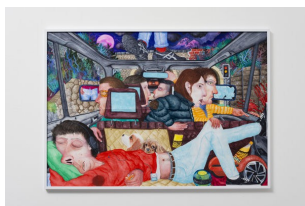

Matthias Noggler
noisome currents of doubt, 2017
Gouache on paper
86 x 121 cm

Matthias Noggler
the witness, 2016
Gouache on paper
61 x 86 cm

Matthias Noggler
ruins of exchange, 2017
Gouache on paper
86 x 121 cm

GALERIE EMANUEL LAYR
SEILERSTÄTTE 2/26
1010 VIENNA

T +43 1 945 1791
GALLERY@EMANUELLAYR.COM
WWW.EMANUELLAYR.COM

Matthias Noggler
Nov 12, 2003, 2017
Gouache on paper
61 x 86 cm

Matthias Noggler
case study, 2017
Gouache on paper
61 x 86 cm

Matthias Noggler
skin fade (roman à clef), 2017
Gouache on paper
86 x 61 cm

Matthias Noggler
young adult narrative, 2016
Gouache on paper
61 x 86 cm