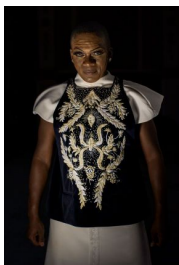

Petzel

Yael Bartana
January 8 - February 14, 2015

Stalag
2014
color photograph
11.02 x 16.54 inches
Edition of 5
(YB 15/002)

Black Stars Shed No Light
2014
neon
59.06 x 66.93 inches
Edition of 5, 2 AP
(YB 15/001)

True Finn
2014
HD
50 minutes
Edition of 5
(YB 14/003)

High Priest
2014
LED light box with inkjet print on backlit film
with Epson Ultrachrome K3 Ink
47.24 x 31.5 inches
Edition of 3, 2 AP
(YB 15/003)

Inferno
2013
Alexa camera transferred onto HD
22 minutes
Edition of 8, 3 AP
(YB 13/032)