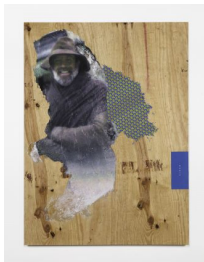

Petzel

Fine Young Cannibals
June 24 - August 5, 2016

1

MICHAEL KREBBER

MK.167

2011

Acrylic on canvas

14 x 18 inches

35.6 x 45.7 cm

(FP 16/017)

2

MICHAEL KREBBER

MK.325

2016

Lacquer on canvas

86 5/8 x 59 1/8 inches

220 x 150.2 cm

(FP 16/016)

3

SETH PRICE

Street Style Print Test

2015

Oil paint print, screen printing, acrylic paint,
gel polymer, and pigmented acrylic
polymers on wood

56 x 41 inches