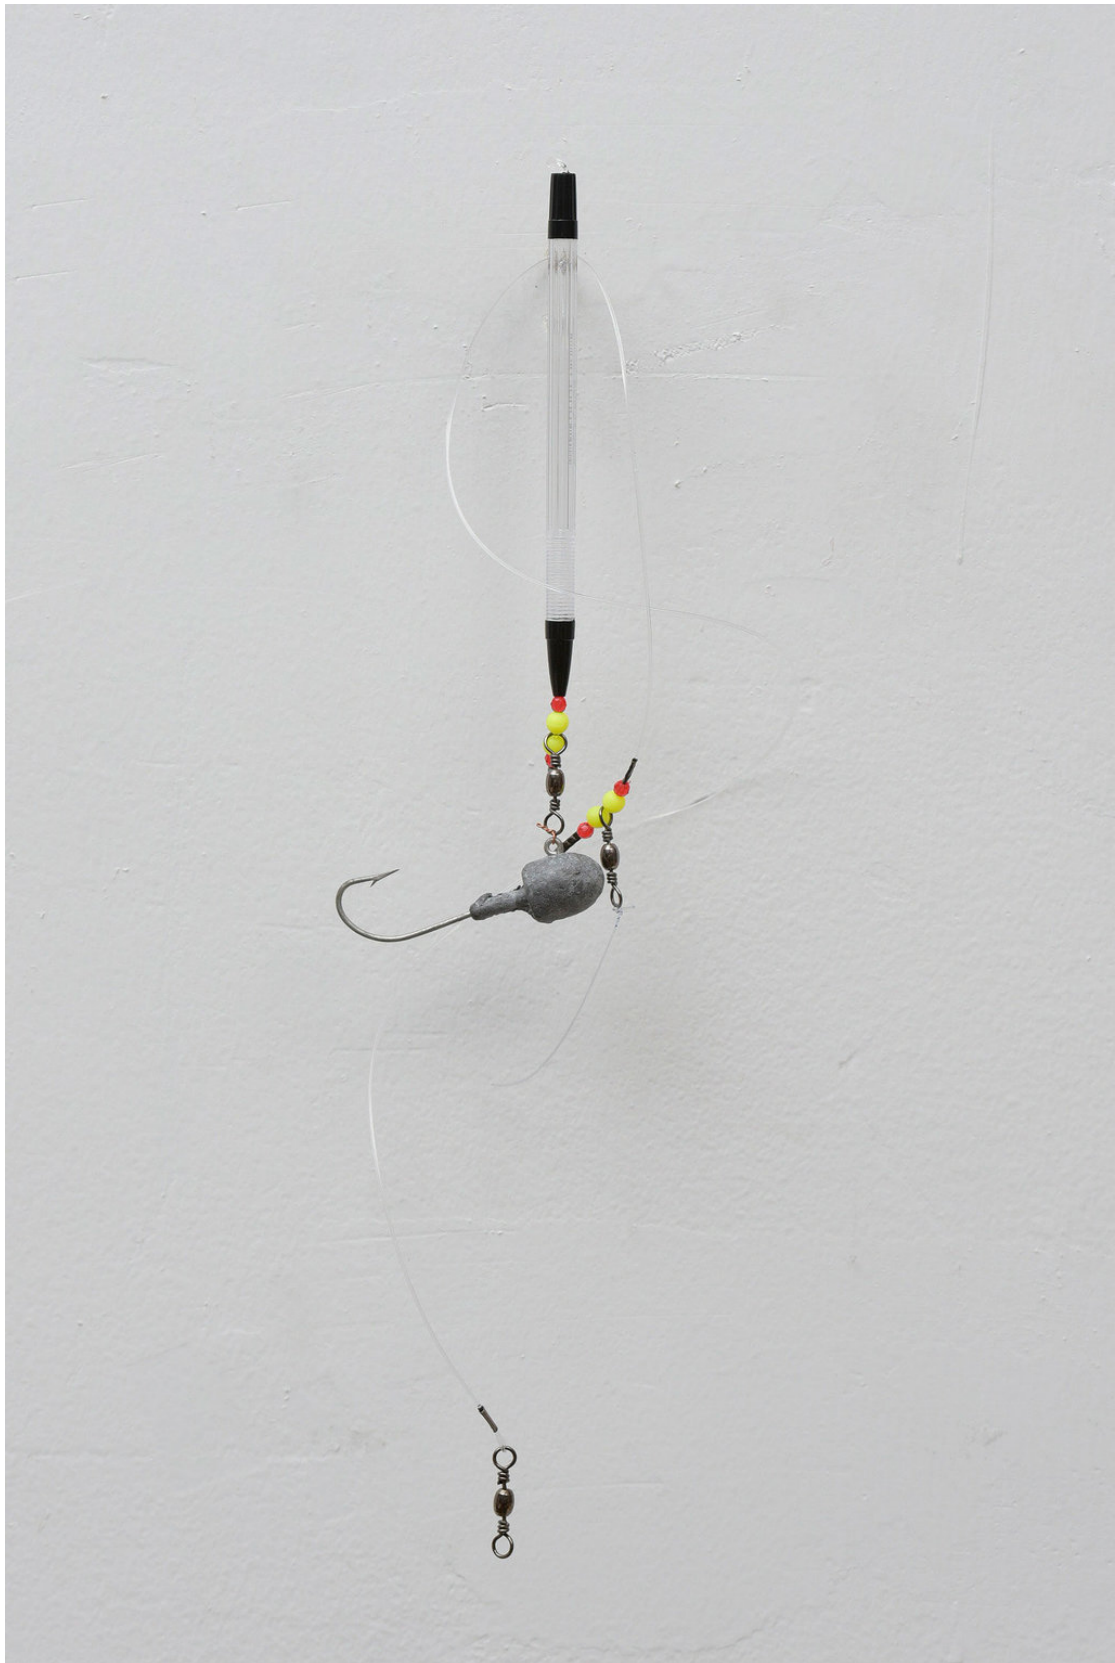

# VI, VII

KL/MM 429/U, **Kulisek / Lieske**  
*Abrupt Goodbye*, 2016  
Wall mounted pen, hook, nylon and plastic paerls  
36.5 x 12 x 15 cm (14 3/8" x 4 3/4" x 5 7/8")