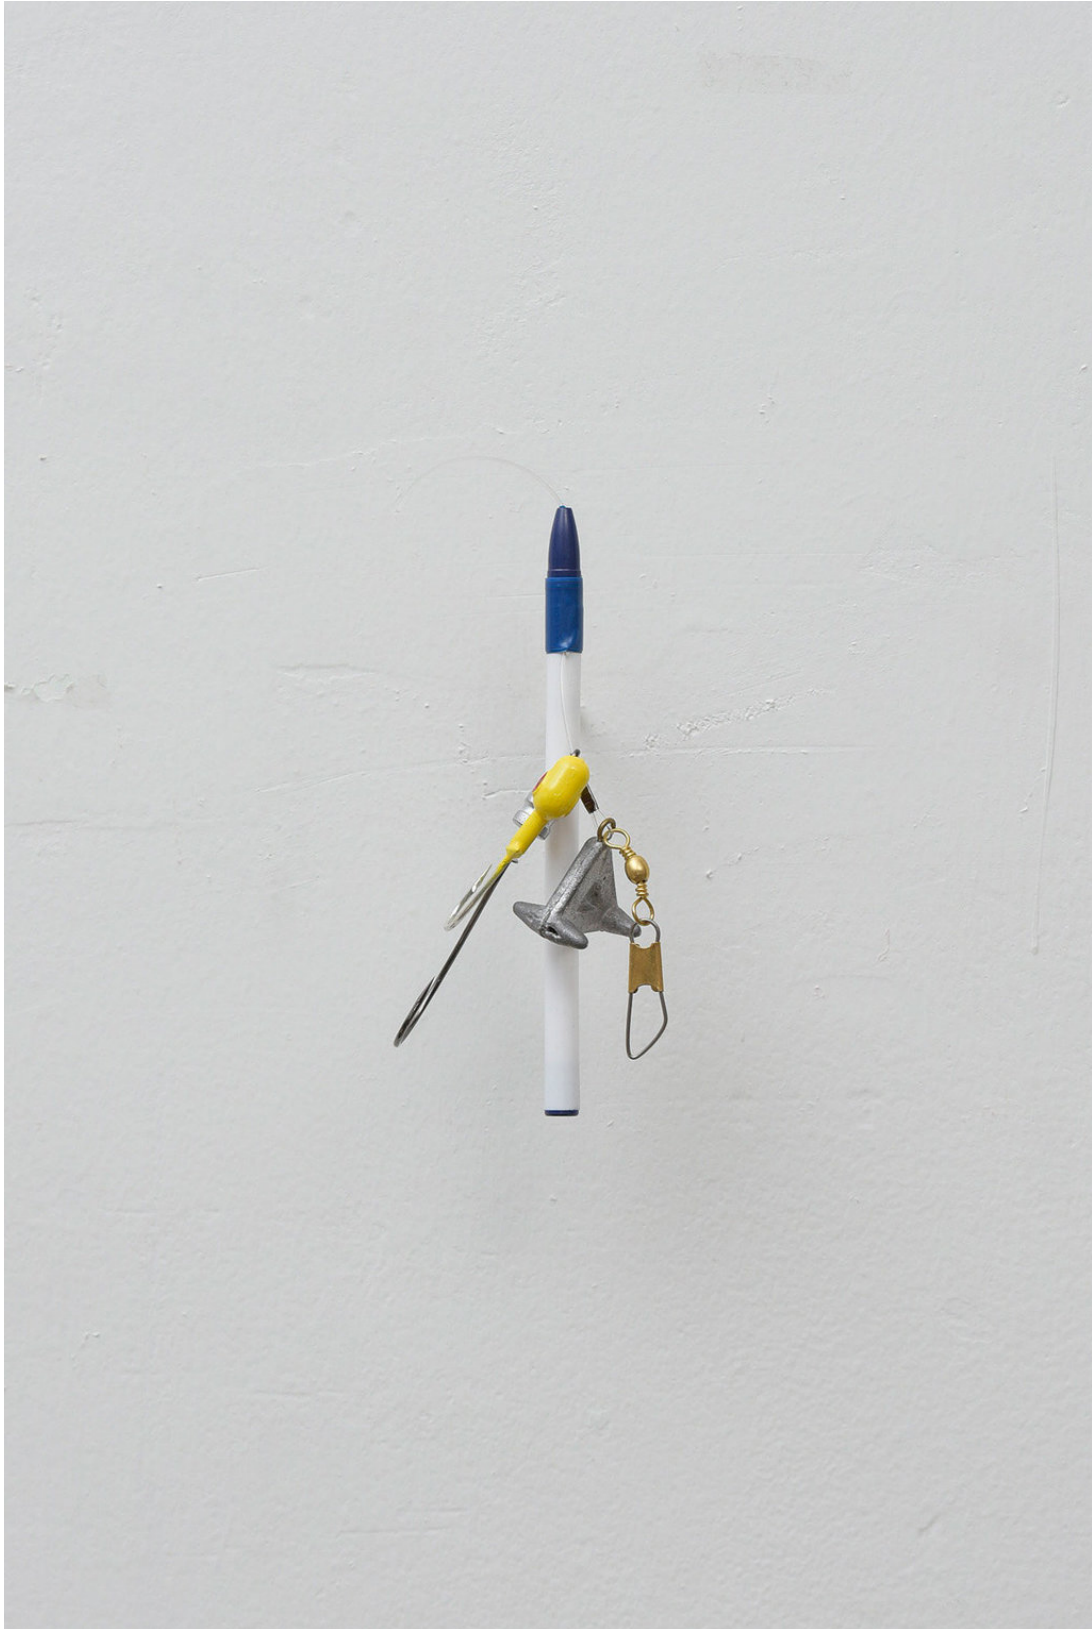

# VI, VII

KL/MM 391/U, **Kulisek / Lieske**

*Positive*, 2016

Wall mounted pen, gate hooks, tri-hook and metal wire  
14 x 10 x 15 cm (5 1/2" x 3 7/8" x 5 7/8")

# VI, VII

KL/MM 409/U, **Kulisek / Lieske**

*Evil Eye I*, 2016

Wall mounted pen, hooks with fish skull baithead, sinker,  
bronze hardware, metal wire and nylon  
16 x 5 x 15 cm (6 1/4" x 1 1/2" x 5 7/8")