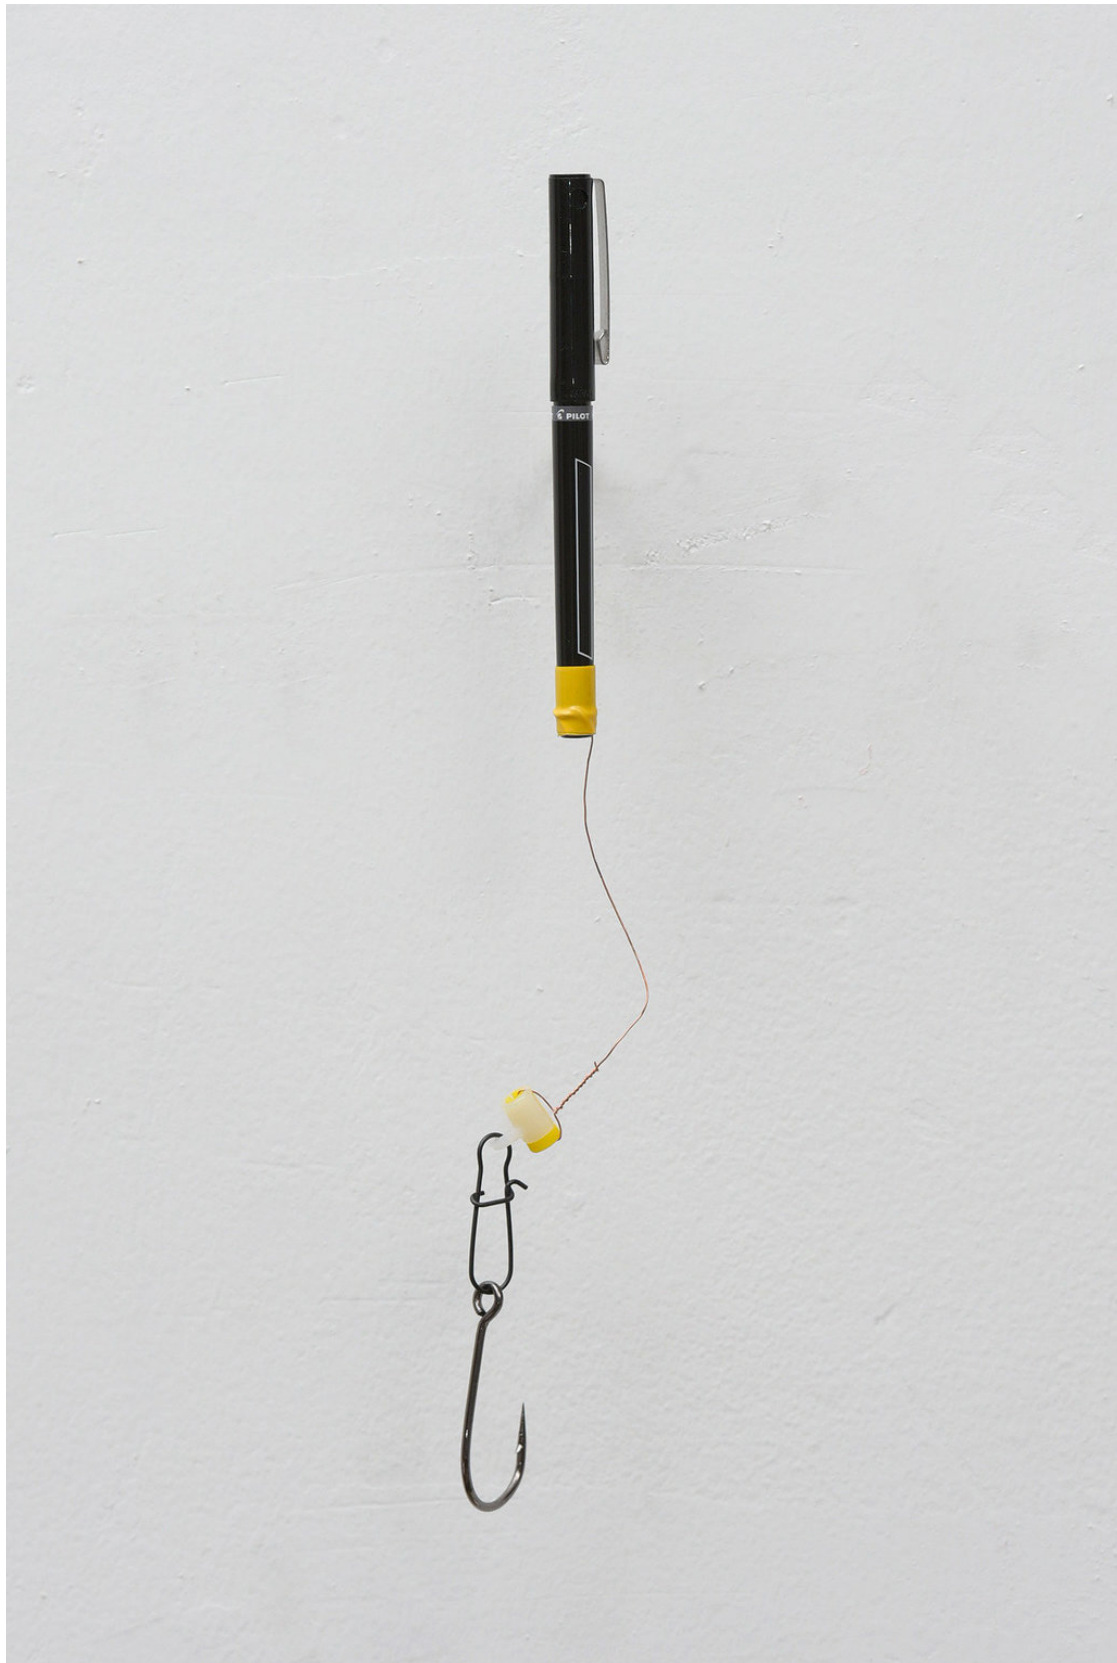

KL/MM 419/U, **Kulisek / Lieske**
General Mugabe, 2016
Wall mounted pen shell, tri-hook, dyed mylar and copper wire
20 x 6 x 15 cm (7 7/8" x 2 3/8" x 5 7/8")

VI, VII

KL/MM 423/U, **Kulisek / Lieske**

Critical Mass, 2016

Wall mounted pen, hook, sinker slide, wire and electrical tape

32 x 4 x 15 cm (12 5/8" x 1 5/8" x 5 7/8")