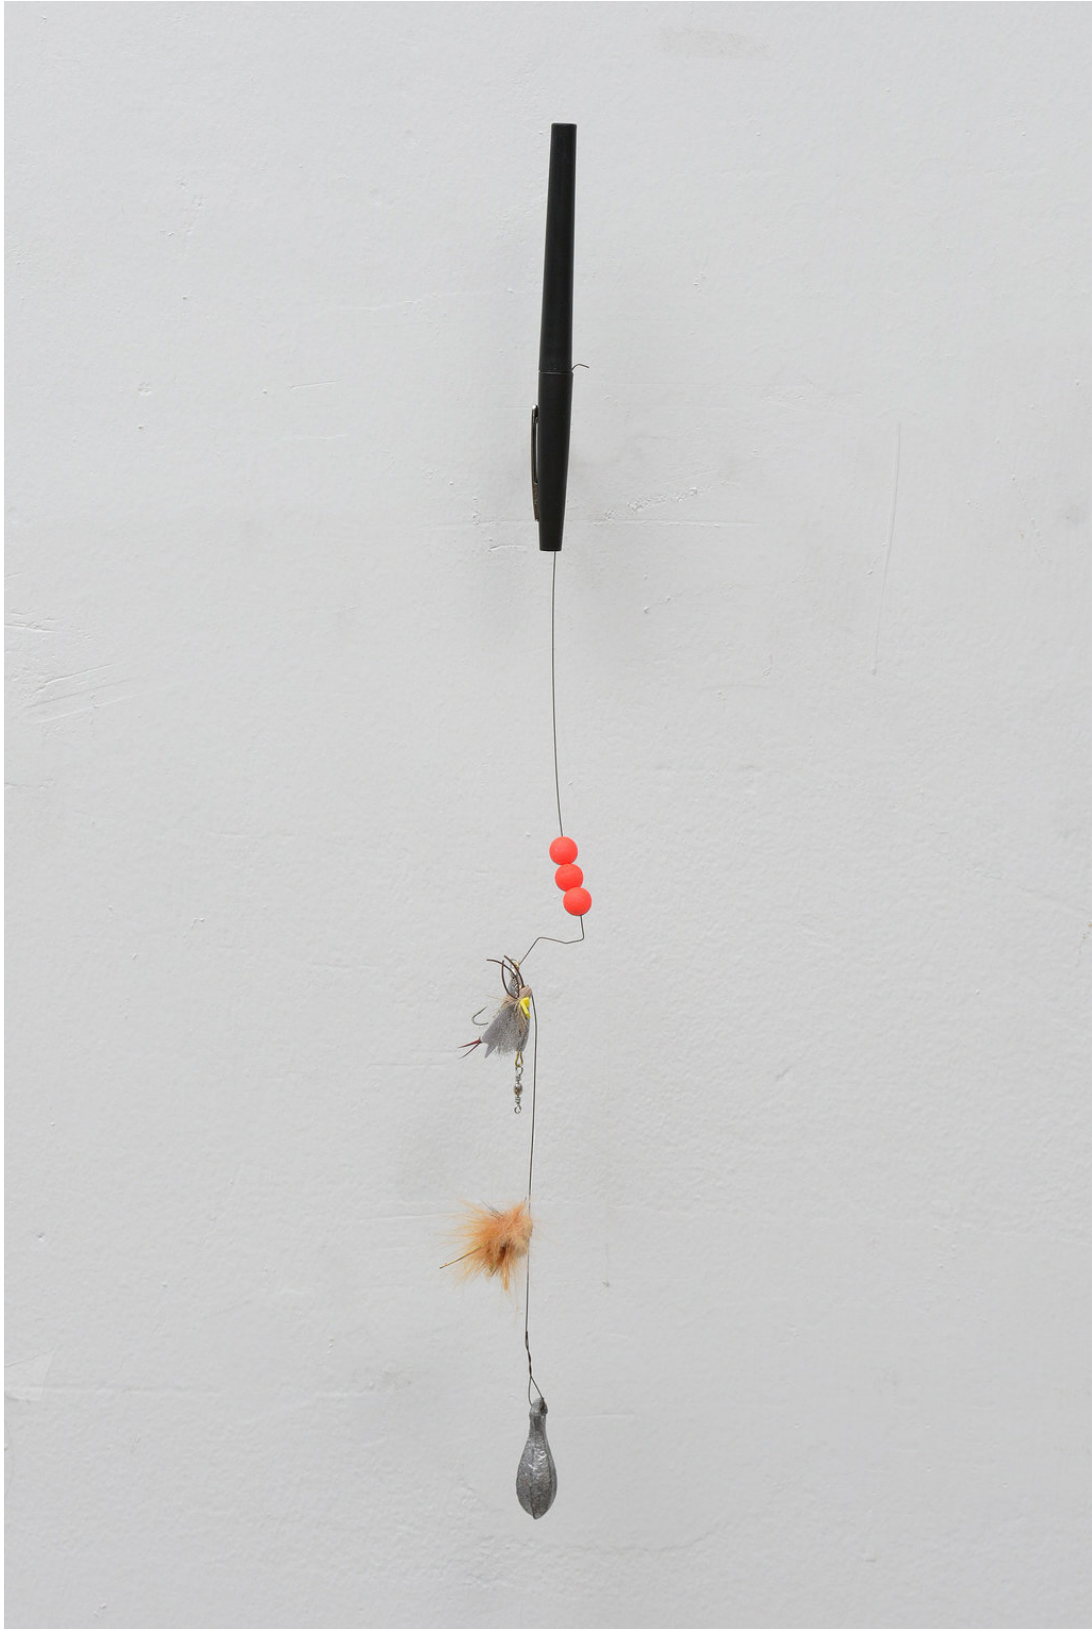

KL/MM 436/U, **Kulisek / Lieske**
Making More Friends Than You Can Afford, 2016
Wall mounted pen, hook, rubber, yarn and dyed feathers
14 x 2 x 15 cm (5 1/2" x 3/4" x 5 7/8")

VI, VII

KL/MM 437/U, **Kulisek / Lieske**

Hook, Line and Sinker II, 2016

Wall mounted pen, hooks, wire, sinker, feathers, nylon and strike indicators

14 x 4 x 15 cm (5 1/2" x 1 5/8" x 5 7/8")