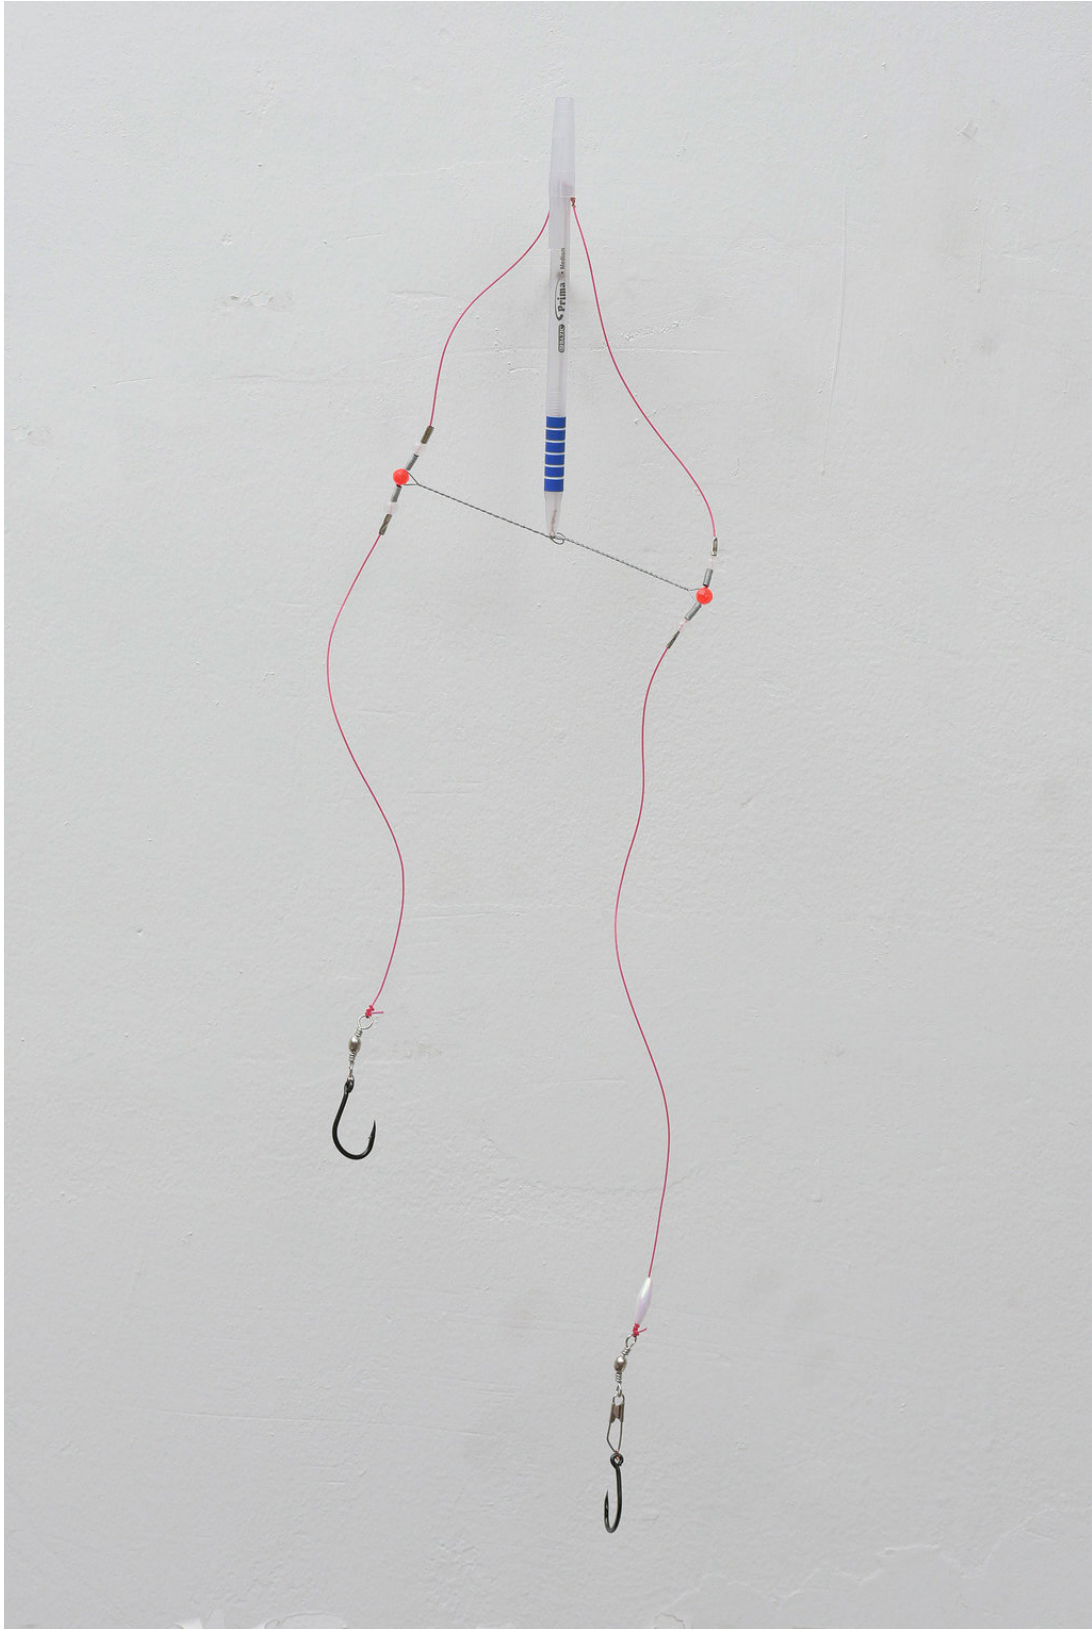

VI, VII

KL/MM 414/U, **Kulisek / Lieske**

Dreamcatcher I, 2016

Wall mounted pen, hooks, fishing hardware, nylon and metal wire

52 x 15 x 15 cm (20 1/2" x 5 7/8" x 5 7/8")