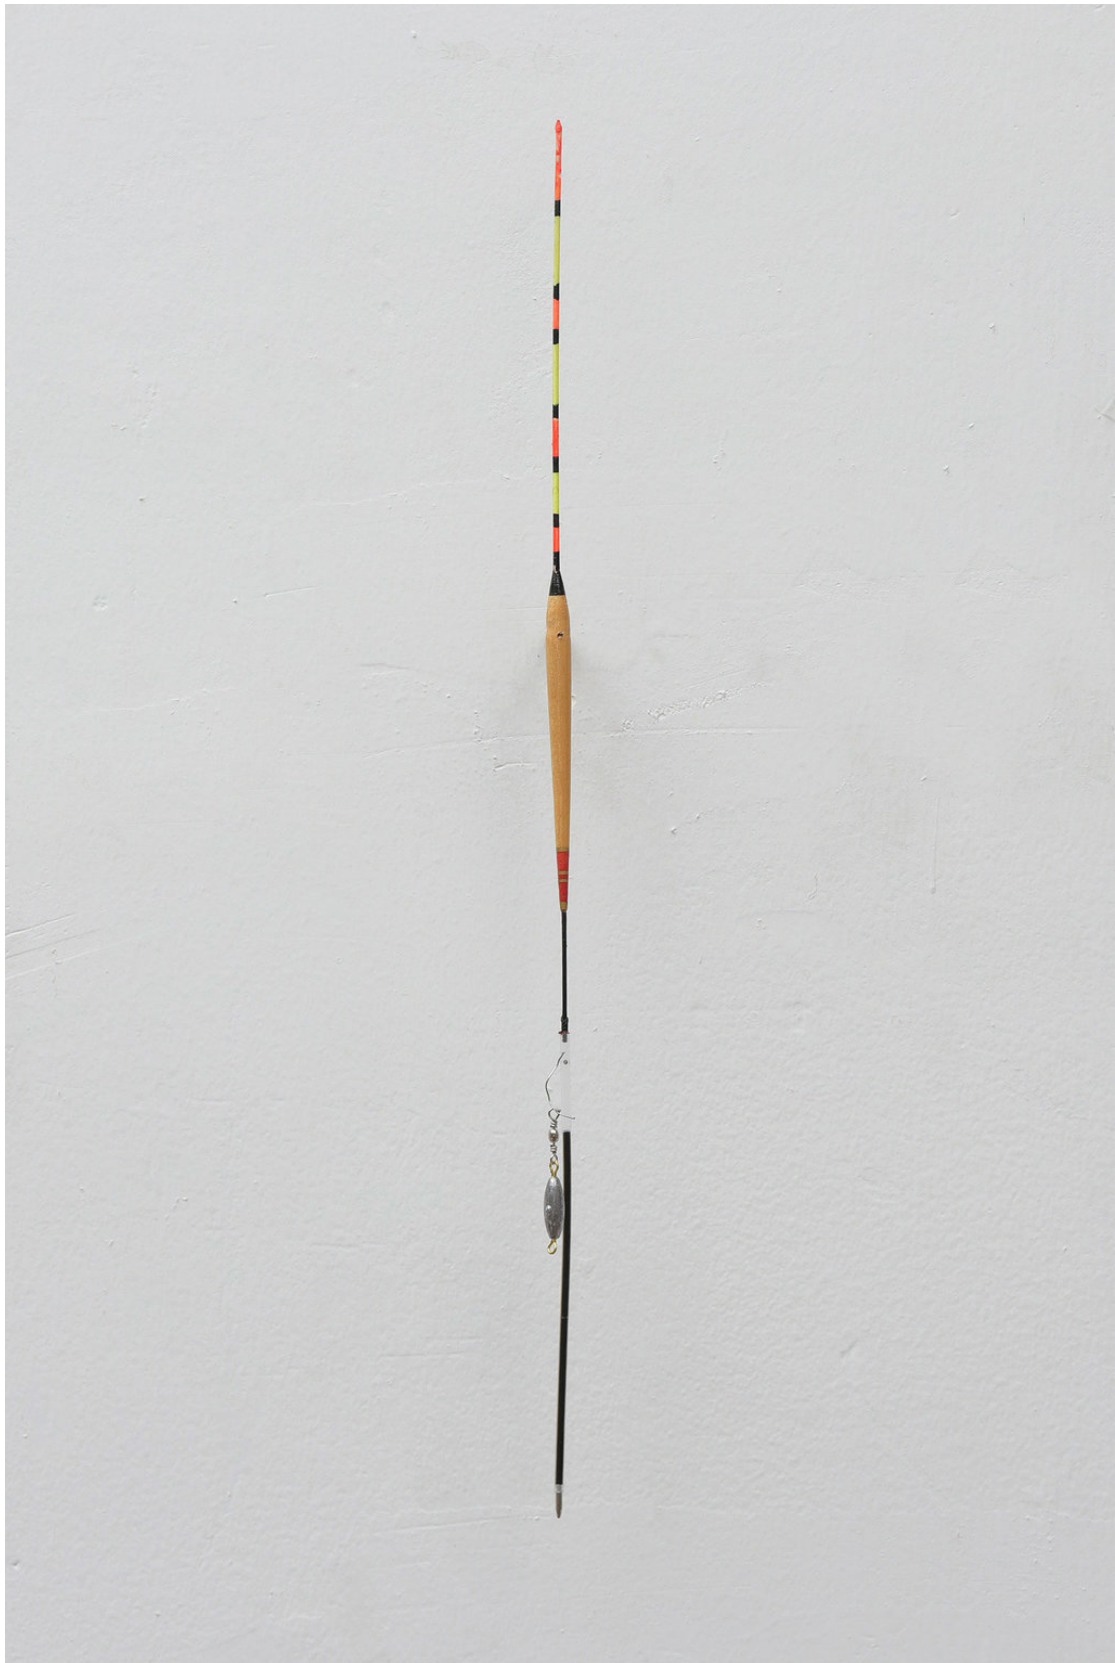

KL/MM 392/U, **Kulisek / Lieske**
Intelligenza (Nervosa), 2016
Wall mounted pen, dyed feathers and cable binder
25 x 21 x 15 cm (9 7/8" x 8 1/4" x 5 7/8")

VI, VII