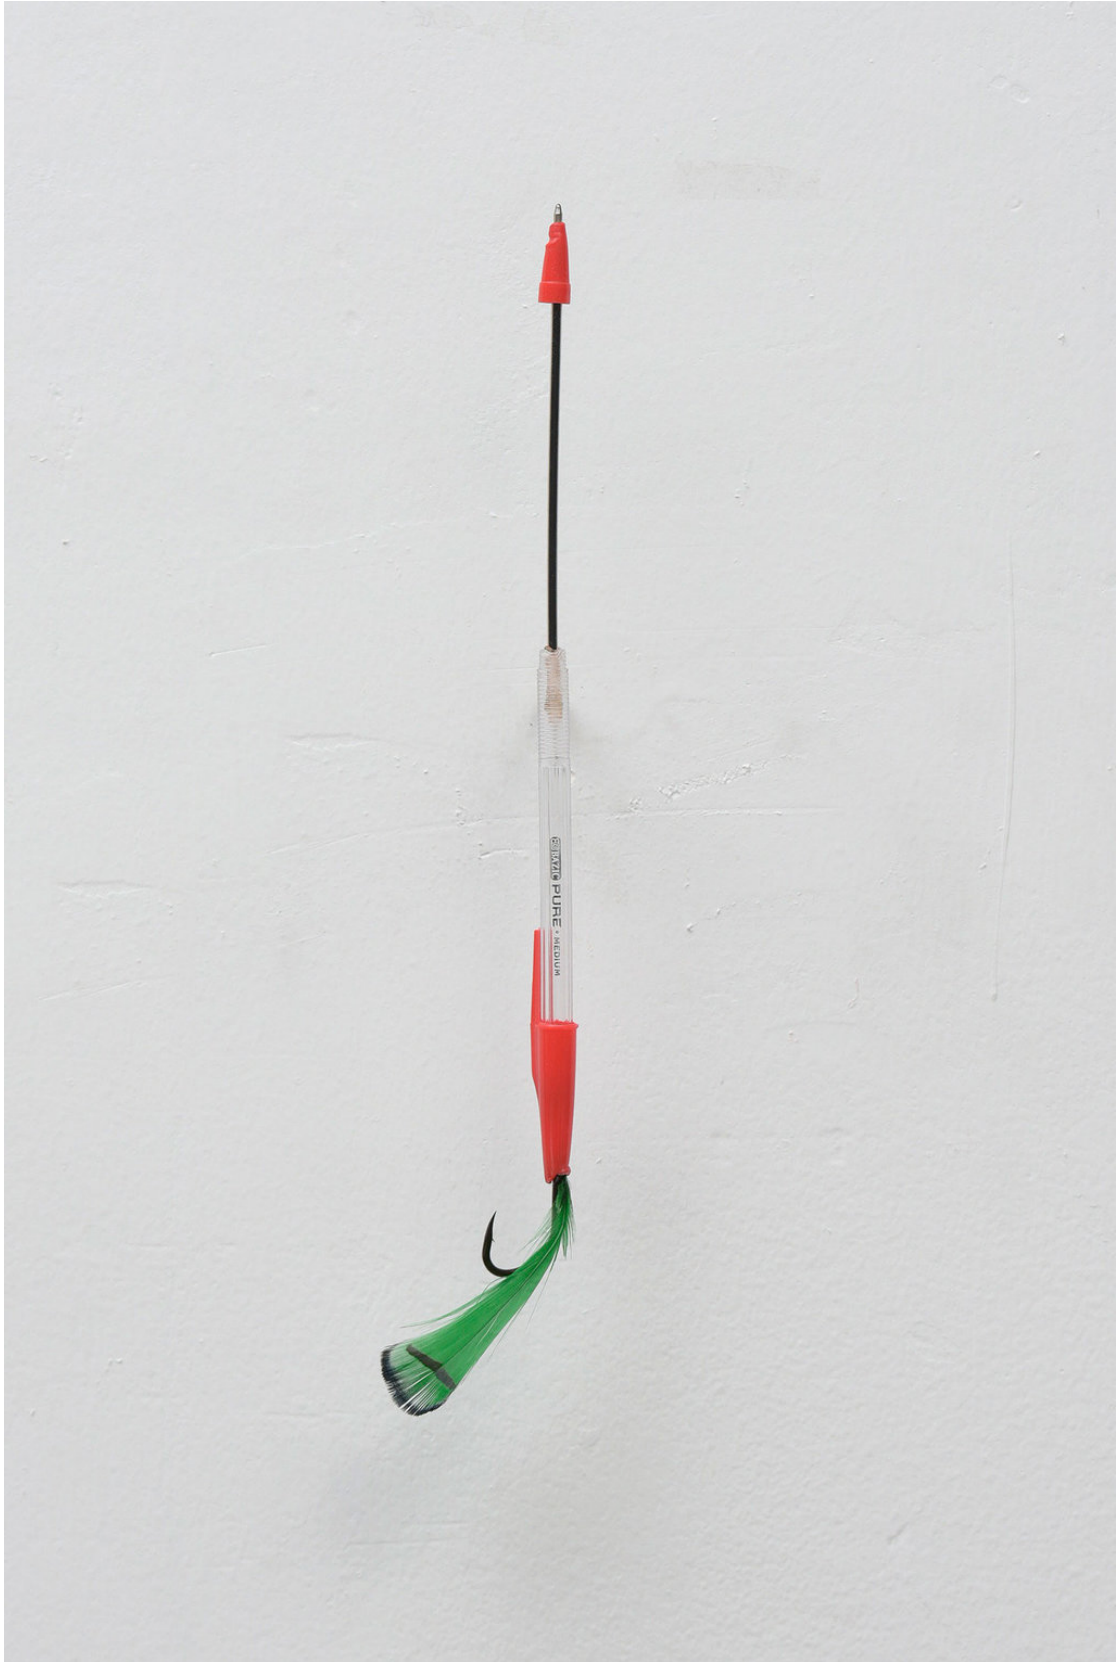

# VI, VII

KL/MM 400/U, **Kulisek / Lieske**

*Ethnic Convention, 2016*

Wall mounted pen, hook, fibbets, bleached coastal deer hair,  
copper wire and cable binder

19 x 7.5 x 15 cm (7 1/2" x 2 1/2" x 5 7/8")

# VI, VII

KL/MM 402/U, **Kulisek / Lieske**

*Hook, Line and Sinker I*, 2016

Wall mounted pen, tri-hook, sinker slide, dyed feather, sinker,  
metal wire and chenille

44 x 4 x 15 cm (17 3/8" x 1 5/8" x 5 7/8")

# VI, VII

KL/MM 404/U, **Kulisek / Lieske**  
*Unpleasant Elongation*, 2016  
Wall mounted pen, hook and feather  
30 x 6 x 15 cm (11 3/4" x 2 3/8" x 5 7/8")