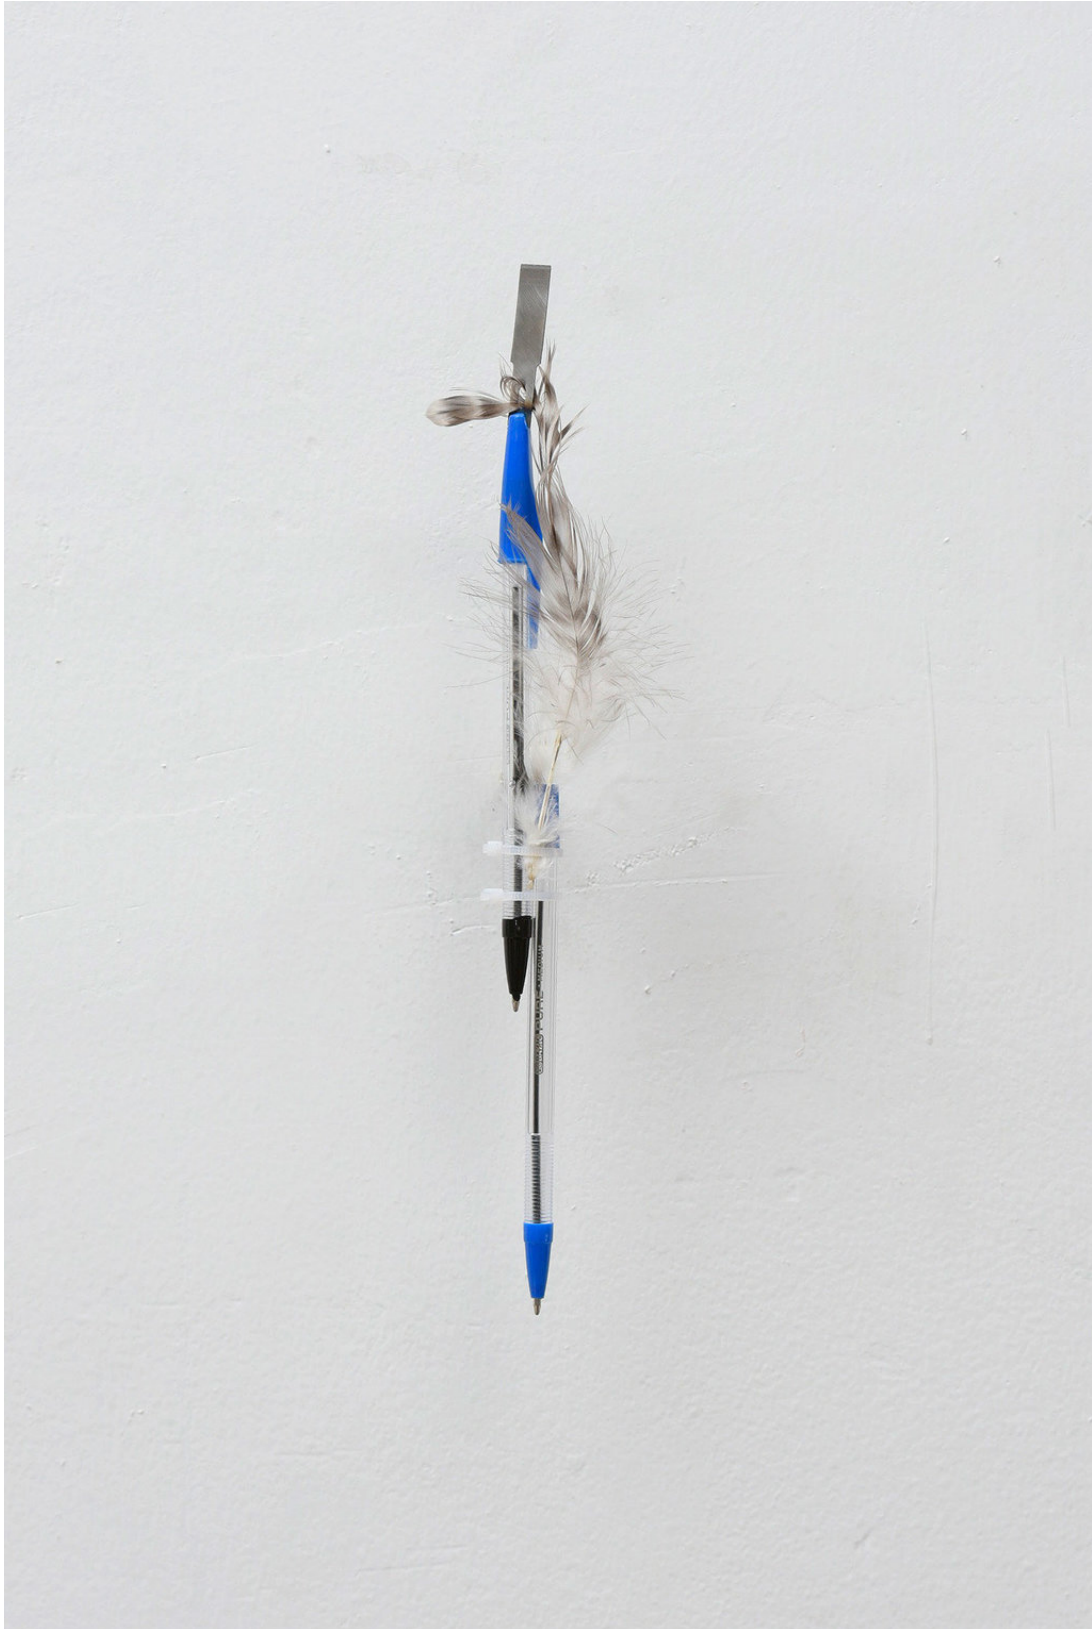

# VI, VII

KL/MM 419/U, **Kulisek / Lieske**  
*General Mugabe*, 2016  
Wall mounted pen shell, tri-hook, dyed mylar and copper wire  
20 x 6 x 15 cm (7 7/8" x 2 3/8" x 5 7/8")

# VI, VII

KL/MM 423/U, **Kulisek / Lieske**

*Critical Mass*, 2016

Wall mounted pen, hook, sinker slide, wire and electrical tape

32 x 4 x 15 cm (12 5/8" x 1 5/8" x 5 7/8")

# VI, VII

KL/MM 424/U, **Kulisek / Lieske**

*The Day After*, 2016

Wall mounted pens, metal blade, cable binder and natural feathers

28 x 5 x 15 cm (11" x 1 1/2" x 5 7/8")