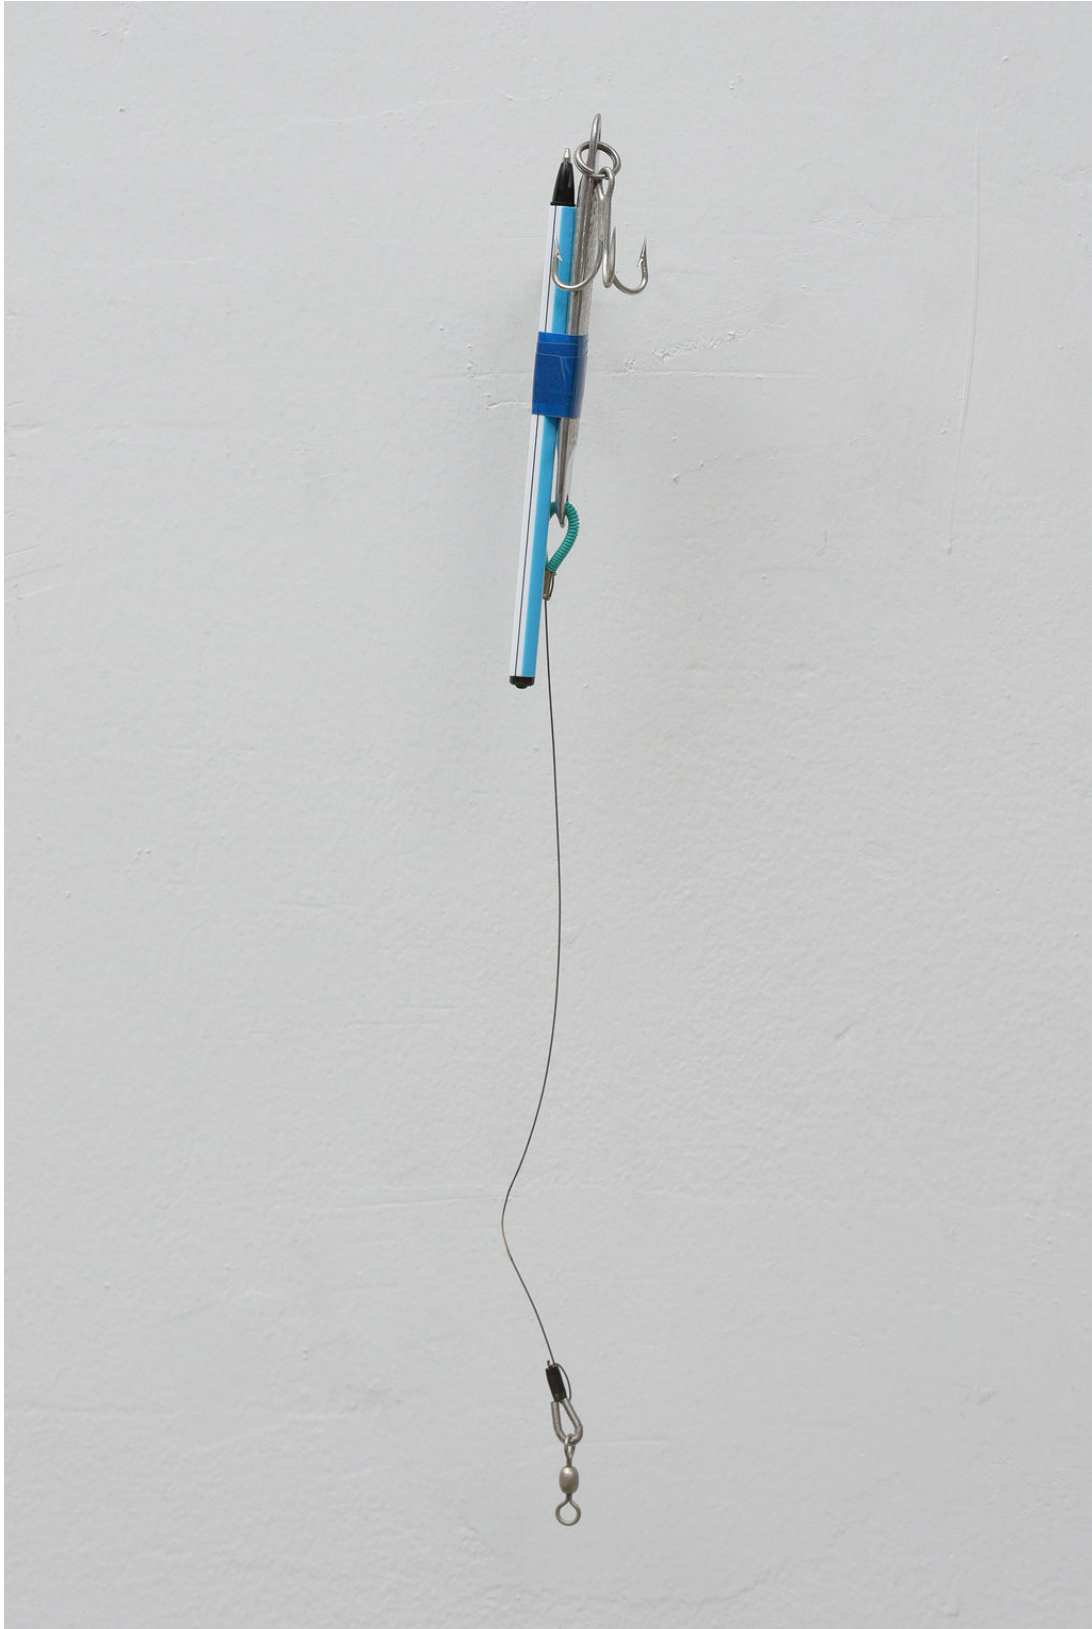

VI, VII

KL/MM 412/U, **Kulisek / Lieske**

Lies / Swallow, 2016

Wall mounted pen, metal-hooks, metal wire, nylon and electrical tape

40 x 4 x 15 cm (15 3/4" x 1 5/8" x 5 7/8")