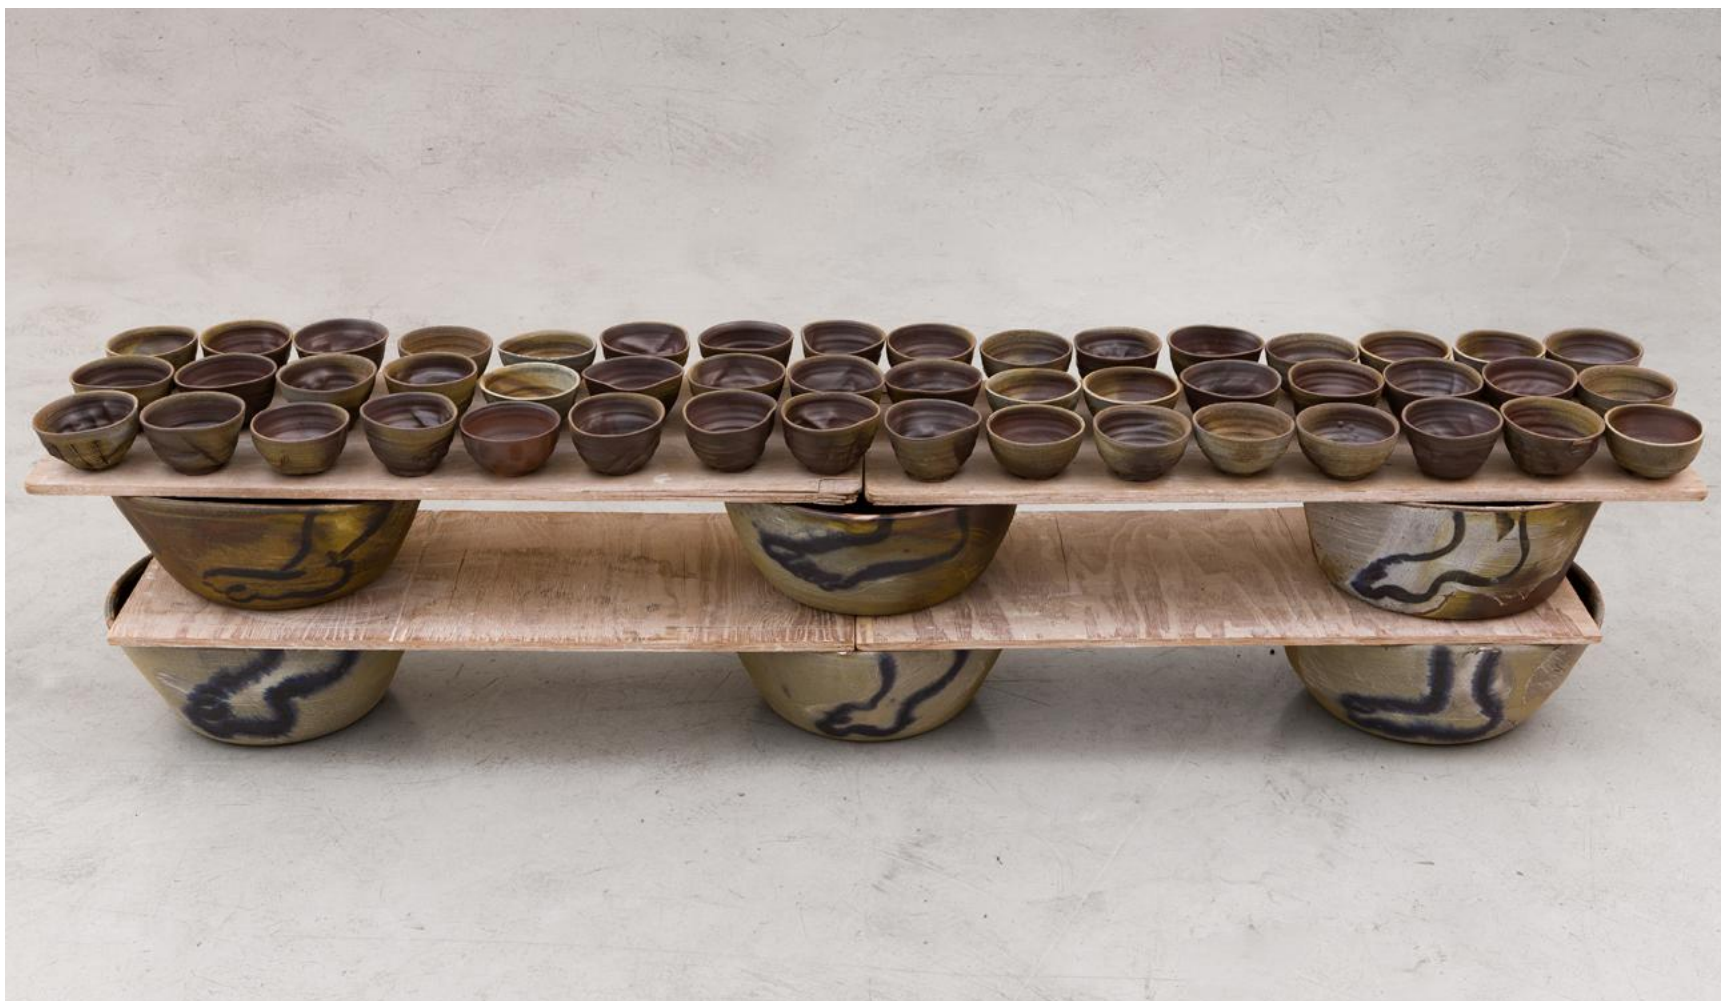

sem título, 2017

cerâmica queimada em forno anagama / anagama fired ceramic

55 × 212 × 44 cm

21.6 × 83.4 × 17.3 in

MW.MLK.I.046.00.00