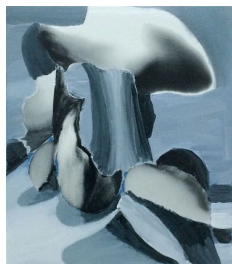

Petzel

Rezi van Lankveld

Schelper

January 19 - February 25, 2017

Stage

2016

Oil on canvas

20.47 x 17.72 inches

52 x 45 cm

(RvL 16/009)

Half Moon

2016

Oil on canvas

23.62 x 19.69 inches

60 x 50 cm

(RvL 16/003)