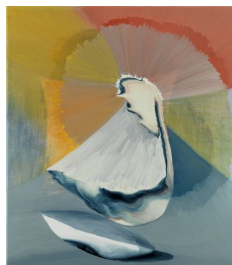

52 x 45 cm

(RvL 16/009)

Half Moon

2016

Oil on canvas

23.62 x 19.69 inches

60 x 50 cm

(RvL 16/003)

Hide

2016

Oil on canvas

17.72 x 13.78 inches

45 x 35 cm

(RvL 16/008)

Schelper

2016