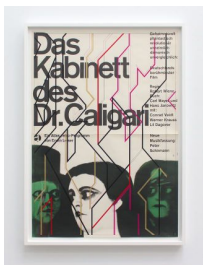

122 x 122 cm

(SM 17/023)

Reserve

2017

Ink and gouache on paper

30 x 30 inches

76.2 x 76.2 cm

unframed

Dune
2017
Ink and gouache on paper
27 x 40 inches
68.6 x 101.6 cm
unframed
(SM 17/008)

Exodus
2017
Ink and gouache on paper
27 x 40 inches
68.6 x 101.6 cm
unframed
(SM 17/009)

Vertical Power [Abu Dhabi]
2017
Household gloss paint on canvas
113.78 x 113.78 inches
289 x 289 cm
(SM 17/010)

Council [Abu Dhabi]
2017
Household gloss paint on canvas
60.04 x 60.04 inches
152.5 x 152.5 cm
(SM 17/014)

The Cabinet of Dr. Caligari
2017
Ink and gouache on paper
24 x 32 inches
61 x 81.3 cm
unframed
(SM 17/007)