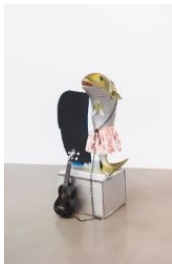

2018
Plastic, fabric, wood, cardboard pedestal,
chain, ukulele
43 x 23 x 20 inches
109.2 x 58.4 x 50.8 cm
(CvB 18/004)