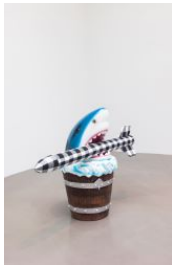

2018
Plastic, fabric, bass guitar, scarfs, chains,
twine, steel stand, rubber octopus tentacle
76 x 50 x 48 inches
193 x 127 x 121.9 cm
(CvB 18/008)

2018
Plastic, fabric, wood, steel stand, chains,
Gerry Lopez 70's surfboard, string,
leather/plastic smiley face cooler bag,
scarfs
79 x 45 x 35 inches
200.7 x 114.3 x 88.9 cm
(CvB 18/005)