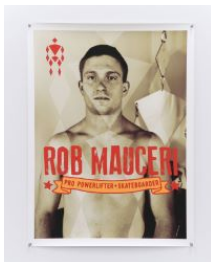

Imogene Simmons

2019

Archival inkjet on Epson Hot Press Bright

Archival Inkjet Paper

32 1/4 x 24 3/4 inches

81.9 x 62.9 cm

(DH 19/009)

DANA HOEY