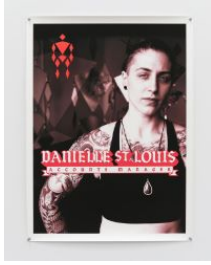

(DH 19/020)

DANA HOEY

Target Cipher Head

2019

Laser-cut stainless steel, carabiner clip, steel chain

12 x 8 3/4 inches

30.5 x 22.2 cm

(DH 19/021)

DANA HOEY

Ghost Story with Harlequin Filter

2019

Duratrans print, acrylic, LED panel, wood frame

21 x 66 x 2 7/8 inches

53.3 x 167.6 x 7.3 cm

(DH 19/005)

DANA HOEY

Alicia Ashley

2019

Archival inkjet on Epson Hot Press Bright

Archival Inkjet Paper

32 1/4 x 24 3/4 inches

81.9 x 62.9 cm

(DH 19/006)

DANA HOEY

Danielle St. Louis

2019

Archival inkjet on Epson Hot Press Bright

Archival Inkjet Paper

32 1/4 x 24 3/4 inches

81.9 x 62.9 cm

(DH 19/007)

DANA HOEY