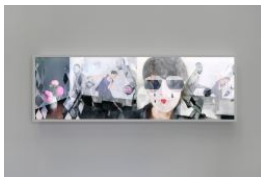

Petzel

Dana Hoey: Dana Hoey Presents
456 West 18th Street
June 27 - August 2, 2019

DANA HOEY

Target Cipher

2019

Laser-cut stainless steel, carabiner clips, steel chain

96 x 27 x 17 inches

243.8 x 68.6 x 43.2 cm

(DH 19/020)

DANA HOEY

Target Cipher Head

2019

Laser-cut stainless steel, carabiner clip, steel chain

12 x 8 3/4 inches

30.5 x 22.2 cm

(DH 19/021)