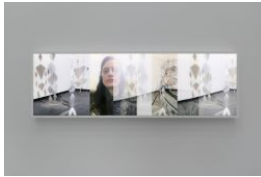

Ghost Story with Hyacinth

2019

Duratrans print, acrylic, LED panel, wood frame

21 x 66 x 2 7/8 inches

53.3 x 167.6 x 7.3 cm

(DH 19/001)

DANA HOEY

Ghost Story with Nagasawa Rosetsu Mountain