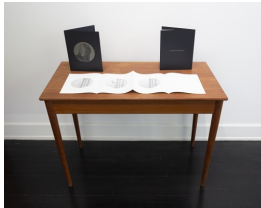

Petzel

Troy Brauntuch
A Strange New Beauty
35 E 67th Street
January 15 - March 7, 2020

Main Gallery

TROY BRAUNTUCH
Green and Rose Barron

2019
Archival pigment print on paper
Each print: 27 x 22 3/4 inches; 68.6 x 57.8 cm
Dptych: 27 x 48 1/2 inches; 68.6 x 123.2 cm
(TB 20/004)

TROY BRAUNTUCH
A Strange New Beauty (Artist's Book)

2020
Photo-polymer letterpress prints, handbound
artist's book, edition of 10
10 x 8 1/4 inches
25.4 x 21 cm
(TB 20/006)

TROY BRAUNTUCH
Parrots

2020
Photo-polymer letterpress print
19 5/8 x 18 1/8 inches
49.8 x 46 cm
(TB 20/005)

TROY BRAUNTUCH
A Strange New Beauty (White Cases)

2019
Laser-exposed fiber prints
Overall: 25 3/4 x 188 inches; 65.4 x 477.5 cm
Each work: 25 13/16 x 23 1/8 inches; 65.4 x
58.7 cm
(TB 20/002)

TROY BRAUNTUCH