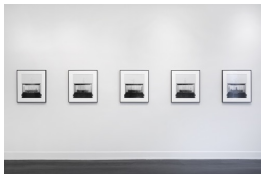

Petzel

Troy Brauntuch
A Strange New Beauty
35 E 67th Street
January 15 - March 7, 2020

Main Gallery

TROY BRAUNTUCH
Green and Rose Barron

2019
Archival pigment print on paper
Each print: 27 x 22 3/4 inches; 68.6 x 57.8 cm
Dptych: 27 x 48 1/2 inches; 68.6 x 123.2 cm
(TB 20/004)

TROY BRAUNTUCH
A Strange New Beauty (Artist's Book)

2020
Photo-polymer letterpress prints, handbound
artist's book, edition of 10
10 x 8 1/4 inches
25.4 x 21 cm
(TB 20/006)

TROY BRAUNTUCH
Parrots

2020
Photo-polymer letterpress print
19 5/8 x 18 1/8 inches
49.8 x 46 cm
(TB 20/005)