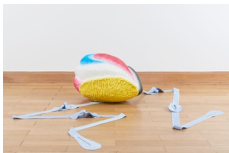

Naufus Ramirez-Figueroa

Cacaxte #1 (M-Museum), 2018

cast aluminum, carved polystyrene, epoxy resin, fiberglass paste, mineral pigments, linen and raw silk, metal clothing pins

contained: 90 x 90 x 20 cm

unraveled: variable dimensions

Naufus Ramirez-Figueroa

Vase #1, 2019

epoxy paste composite, polyurethane foam, epoxy resin, acrylic paint, raw silk, metal clothing pins

vase: ca. 60 x 50 x 50 cm

Naufus Ramirez-Figueroa

Escamas, Vacación #8 (Y) | Scales, Variation #8 (Y), 2019

carved poplar wood, acrylic paint

150 x 100 cm

Naufus Ramirez-Figueroa

Vase #3, 2019

epoxy paste composite, polyurethane foam, epoxy resin, acrylic paint, raw silk, metal clothing pins

vase: ca. 75 x 40 x 50 cm