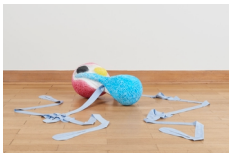

Naufus Ramirez-Figueroa

Vase #2, 2019

epoxy paste composite, polyurethane foam, epoxy resin, acrylic paint, raw silk, metal clothing pins

vase: ca. 75 x 35 x 35 cm

Mendes
Wood
DM

13 Rue des Sablons / Zavelstraat

1000 Brussels Belgium

+ 32 2 502 09 64

www.mendeswooddm.com

@mendeswooddm