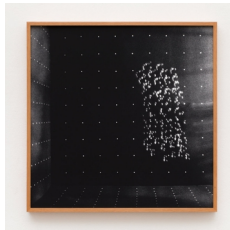

Leticia Ramos
Gráfico, 2017
silver print
54,5 x 54,5 cm
Edition of 3 plus 1 artist's proof (#2/3)
(MW.LTR.166)