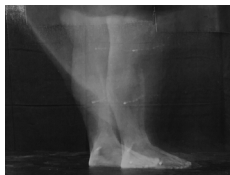

Leticia Ramos
Base, 2017
fine art print
90 x 120 cm
Edition of 3 plus 1 artist's proof (#2/3)
(MW.LTR.F.146)

Mendes
Wood
DM

13 Rue des Sablons / Zavelstraat
1000 Brussels Belgium
+ 32 2 502 09 64
www.mendeswooddm.com
[@mendeswooddm](https://www.instagram.com/mendeswooddm)