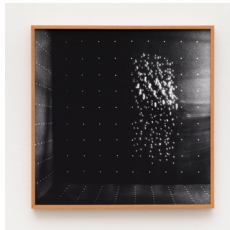

Leticia Ramos
Gráfico, 2017
silver print
54,5 x 54,5 cm
Edition of 3 plus 1 artist's proof (#2/3)
(MW.LTR.165)