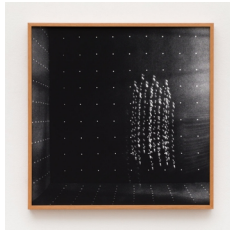

Leticia Ramos
Gráfico, 2017
silver print
54,5 x 54,5 cm
Edition of 3 plus 1 artist's proof (#2/3)
(MW.LTR.F.147)