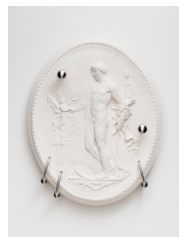

Helix II

2017

plaster, chromed steel

82 × 67 × 15 cm
32.3 × 26.4 × 5.9 in

Mendes
Wood
DM

13 Rue des Sablons / Zavelstraat
1000 Brussels Belgium
+32 2 502 09 64
www.mendeswooddm.com
[@mendeswooddm](https://www.instagram.com/mendeswooddm)