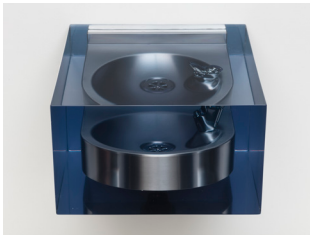

Flesh Tunnel

2017

polished steel

17.5 × 19.5 × 19.5 cm

6.9 × 7.7 × 7.7 in

Heron

2017

socks, wood, ceramic tiles, grout, polished steel, duvet, artificial willow branches

105 × 510 × 75 cm / 41.3 × 200.8 × 29.5 in

Stone

2017

steel drinking fountain, resin

23 × 38,5 × 39 cm

9 × 15.2 × 15.4 in

Parc de Woluwe, Brussels

2017