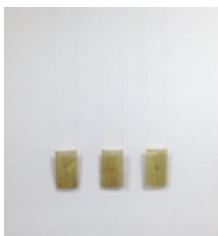

Projeto Piauí (Collection) #2

Group of nine photos

50 x 220 cm

Edition 3+2 P.A.

2015

PALOMA BOSQUÊ

Plausible composition (Composição possível)

Charcoal and handmade brass cloth

34 x 47,5 x 3 cm

2016

Thorns (Espinhas)

Cactus' thorns and handmade brass

Aprox. 20x12 cm (each)

2016