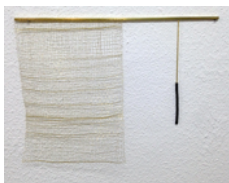

Projeto Piauí (Collection) #2

Group of nine photos

50 x 220 cm

Edition 3+2 P.A.

2015

PALOMA BOSQUÊ

Plausible composition (Composição possível)

Charcoal and handmade brass cloth