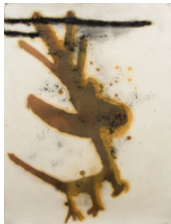

Piauí 4
Copper, charcoal, goethite and linseed oil
107 x 79 cm
2016