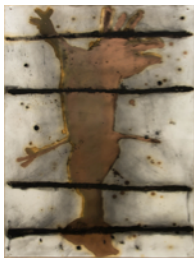

LIST OF WORKS - PROJETO PIAUÍ

ALEXANDRE CANONICO

Landscape (Paisagem)
melamine board, surcingle, leather, bolts and screws
90 x 80cm
2016

Shadow (Sombra)
enameled steel, PVA, sand, rubber and snooker ball
7 x 30 x 30cm
2015

Heat (Calor)
polyurethane dowel and heat shrink sleeve
30 x 15 x 10cm
2015

BRUNO DUNLEY

Piauí 3
Copper, charcoal, goethite and linseed oil
107 x 79 cm
2016

Piauí 4
Copper, charcoal, goethite and linseed oil
107 x 79 cm
2016

Piauí 8
Copper, charcoal, goethite and linseed oil
107 x 79 cm
2016

P I V Ô

Piauí 9
Copper, charcoal, goethite and linseed oil
107 x 79 cm
2016

Drawing (Desenho)
group of 12 drawings
Marker and dry pastels on paper
65 x 42 cm
2015-2016