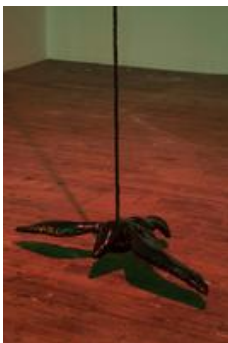

John Russell

Jonathan Livingston Seagull, 2018

Rope, acrylic paint and spray paint on Jesmonite
134 × 26 × 15 in. (340.36 × 66.04 × 38.10 cm)