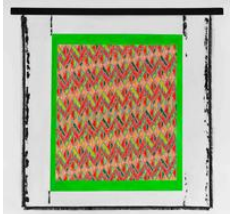

**Lisa Alvarado**

*Traditional Object 12*, 2014

(Performance banner series 2010 – ongoing)  
Acrylic, fabric, aluminum, wood  
72 × 80 in. (182.88 × 203.20 cm)

**Lisa Alvarado**

*Traditional Object 6*, 2012

Acrylic, fabric, wood  
94 × 83 in. (238.76 × 210.82 cm)

**Lisa Alvarado**

*Traditional Object 17*, 2015

(Performance banner series 2010 – ongoing)  
Acrylic, fabric, wood  
74 × 80 in. (187.96 × 203.20 cm)

**Lisa Alvarado**

*Traditional Object 21*, 2017

Acrylic, fabric, wood  
86 × 104 in. (218.44 × 264.16 cm)

**Lisa Alvarado**

*Traditional Object 18, 2015*

Acrylic, fabric, wood

78 × 70 in. (198.12 × 177.80 cm)

**Lisa Alvarado**

*Traditional Object 5, 2012*

Acrylic, fabric, wood

94 × 83 in. (238.76 × 210.82 cm)

**Lisa Alvarado**

*Traditional Object 10, 2013*

(Performance banner series 2010 – ongoing)

Acrylic, fabric, aluminum, wood