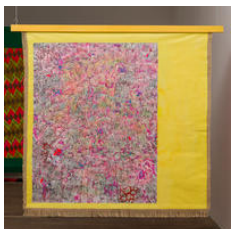

Acrylic, fabric, wood  
94 × 83 in. (238.76 × 210.82 cm)

**Lisa Alvarado**

*Traditional Object 17*, 2015

(Performance banner series 2010 – ongoing)  
Acrylic, fabric, wood  
74 × 80 in. (187.96 × 203.20 cm)

**Lisa Alvarado**

*Traditional Object 5, 2012*

Acrylic, fabric, wood

94 × 83 in. (238.76 × 210.82 cm)

**Lisa Alvarado**

*Traditional Object 10, 2013*

(Performance banner series 2010 – ongoing)

Acrylic, fabric, aluminum, wood

72 × 80 in. (182.88 × 203.20 cm)

**Lisa Alvarado**

*Traditional Object 19, 2015*

Acrylic, fabric, wood

108 × 100 in. (274.32 × 254.00 cm)

**Lisa Alvarado**

*Traditional Object 20, 2016*

(Performance banner series 2010 – ongoing)

Acrylic, fabric, wood

100 × 86 in. (254.00 × 218.44 cm)

**Lisa Alvarado**

*Olivia Luna, 1909-1997, 2017*  
Dye sublimation on aluminum  
30 × 20 in. (76.20 × 50.80 cm)  
Edition 1/1 + I AP

**Lisa Alvarado**