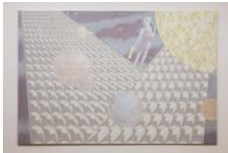

EXHIBITION CHECKLIST

Satoshi Kojima, Bridget Donahue, New York, New York, June 07 - August 04, 2017

**Satoshi Kojima**

DJ Box, 2017

Oil on canvas

66 7/8 × 55 1/8 in. (169.86 × 140.02 cm)

**Satoshi Kojima**

Blue Room, 2016

Oil on canvas

59 × 74 3/4 in. (149.86 × 189.87 cm)

**Satoshi Kojima**

Good-bye Your Earth, 2014

Oil on canvas

78 3/4 × 118 1/8 in. (200.03 × 300.04 cm)

**Satoshi Kojima**

Rondo, 2017

Oil on canvas

98 3/8 × 79 3/4 in. (249.87 × 202.57 cm)

**Satoshi Kojima**

Last Dance, 2016

Oil on canvas

70 7/8 × 86 5/8 in. (180.02 × 220.03 cm)

Satoshi Kojima

Beautiful Things, 2013