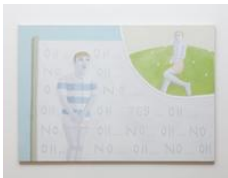

Oil on canvas

98 3/8 × 62 1/2 in. (249.87 × 158.75 cm)

Satoshi Kojima

Weather Report, 2016

Oil on canvas

66 7/8 × 90 1/2 in. (169.86 × 229.87 cm)

Satoshi Kojima

Adam & Adam, 2014

Oil on canvas

55 1/8 × 37 3/8 in. (140.02 × 94.93 cm)

Satoshi Kojima

Candy and Whips, 2015

Oil on canvas

66 7/8 × 49 1/4 in. (169.86 × 125.10 cm)

Satoshi Kojima

ONO, 2014