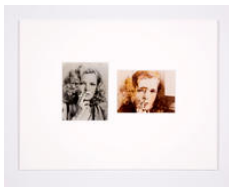

Unique

**LHL053, Lynn Hershman Leeson***Double Portrait of Lady Luck (vertical)*, 1975

Digital Print

2 x 1.5 inches (5.08 x 3.81 cm)

11 x 9 inches (27.94 x 22.86 cm) (framed)

Edition 1/3 + I AP

**LHL022, Lynn Hershman Leeson***Time Frame: test 5*, 1984

Original Polaroid

4 x 4 inches (10.16 x 10.16 cm)

6.5 x 11 inches (16.51 x 27.94 cm) (framed)

Edition 2/2

**LHL088, Lynn Hershman Leeson***Bowie/Hepburn*, 1983

Acrylic, collage

8 x 6 inches (20.32 x 15.24 cm)

11.25 x 9.5 inches (28.58 x 24.13 cm) (framed)

Unique

**LHL031, Lynn Hershman Leeson***Bogart/Rowlands*, 1983

Chromogenic print hand painted

4.5 x 8.5 inches (11.43 x 21.59 cm)

12 x 15.25 inches (30.48 x 38.74 cm) (framed)