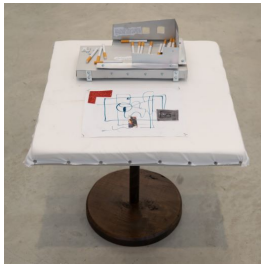

BS8739

BEN SCHUMACHER

Home 1, 2018

Anodized aluminum, cotton, rivets, wood,
artist book [FPBJPC/Rich and Famous],
collage

27 x 22 x 22 in (68.6 x 55.9 x 55.9 cm)

BS8749

BEN SCHUMACHER

Home 2, 2018