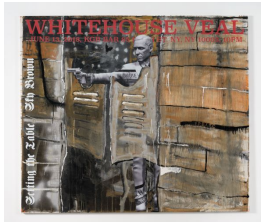

BEN SCHUMACHER

Pacino Saloon, 2018

UV print, oil and enamel on canvas

62 x 72 in (157.5 x 182.9 cm)

BS8741