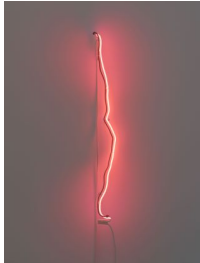

VIRGINIA OVERTON

Untitled (Ice maker supply line), 2019

Copper and neon

41 x 4 1/2 x 5 1/2 in (104.1 x 11.4 x 14cm)

OVR9106

VIRGINIA OVERTON

Untitled (Lamp rod), 2019

Brass and neon

12 x 20 1/2 x 2 1/2 in (30.5 x 52.1 x 6.4cm)

OVR9107

VIRGINIA OVERTON

Untitled (Hot water supply line), 2019

Copper, neon, glass, walnut

23 1/2 x 107 x 56 in (59.7 x 271.8 x 142.2cm)

41 3/4 x 65 7/8 x 5 1/4 in (106 x 167.3 x 13.3cm)